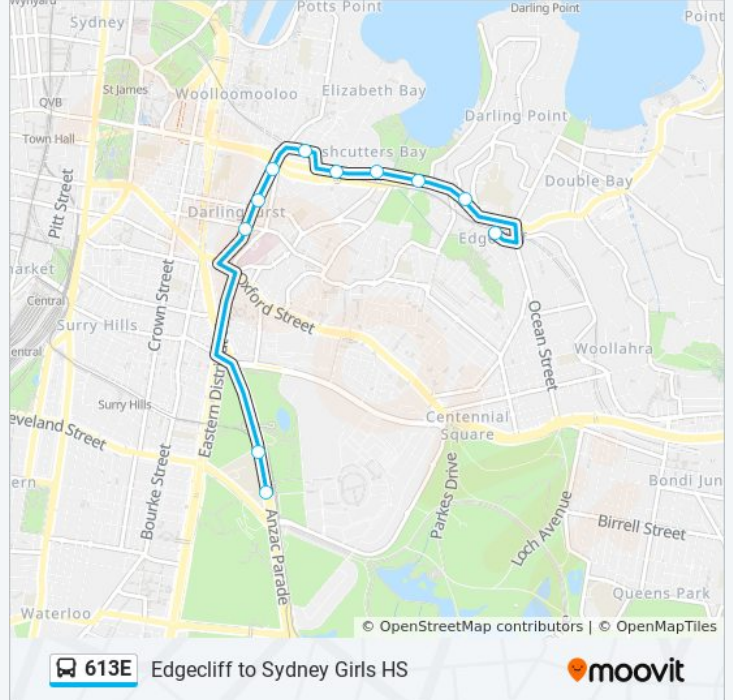

 **613E**

Edgecliff to Sydney Girls HS

Get The App

The 613E bus line Edgecliff to Sydney Girls HS has one route. For regular weekdays, their operation hours are:

(1) Edgecliff: 15:30

Use the Moovit App to find the closest 613E bus station near you and find out when is the next 613E bus arriving.

Direction: Edgecliff

11 stops

[VIEW LINE SCHEDULE](#)

Sydney Girls High School, Anzac Pde
Sydney Boys High School, Anzac Pde
Darlinghurst Rd opp Green Park
Darlinghurst Rd before Tewkesbury Ave
Darlinghurst Rd before Craigend St
Kings Cross Station, Bayswater Rd, Stand C
Kings Cross Rd after Ward Ave
Bayswater Rd opp McLachlan Ave
Bayswater Rd before New Beach Rd
New South Head Rd after Mona Rd
Edgecliff Station, Stand L

613E bus Time Schedule

Edgecliff Route Timetable:

Sunday	Not Operational
Monday	15:30
Tuesday	15:30
Wednesday	Not Operational
Thursday	Not Operational
Friday	Not Operational
Saturday	Not Operational

613E bus Info

Direction: Edgecliff

Stops: 11

Trip Duration: 19 min

Line Summary:

613E bus time schedules and route maps are available in an offline PDF at moovitapp.com. Use the [Moovit App](#) to see live bus times, train schedule or subway schedule, and step-by-step directions for all public transit in Sydney.