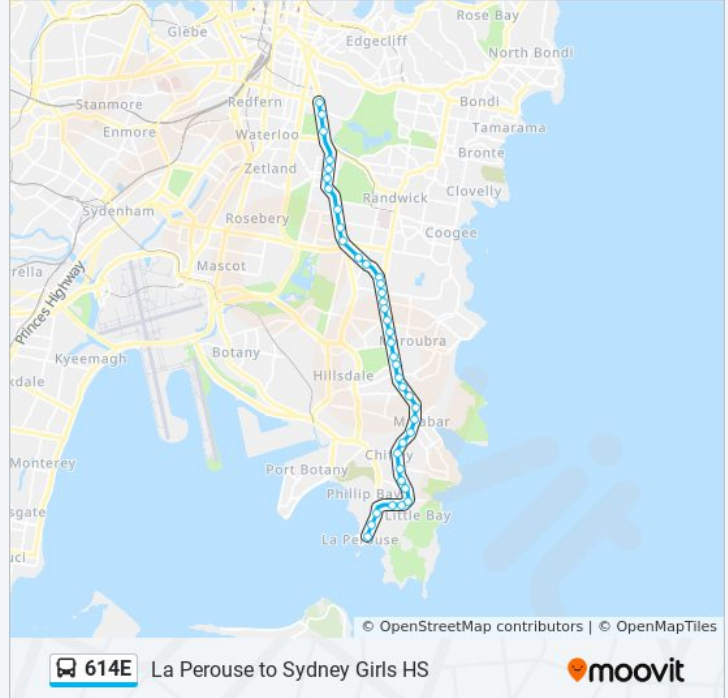

Bowen Library, Anzac Pde

Anzac Pde at Storey St

Anzac Pde at Snape St

Anzac Pde at Fischer St

Anzac Pde at Broadbent St

Anzac Pde at Botany St

Anzac Pde at Hayward St

Kingsford Nine Ways, Anzac Pde, Stand C

Anzac Pde after Strachan St

NIDA, Anzac Pde

Anzac Pde before Addison St

Anzac Pde at Todman Ave

Anzac Pde opp Ascot St

Anzac Pde opp Carlton St

Anzac Pde opp Robertson Rd

Anzac Pde opp Centennial Parklands Sports Centre

Sydney Girls High School, Anzac Pde

614E bus time schedules and route maps are available in an offline PDF at moovitapp.com. Use the [Moovit App](#) to see live bus times, train schedule or subway schedule, and step-by-step directions for all public transit in Sydney.

[About Moovit](#) • [MaaS Solutions](#) • [Supported Countries](#) • [Mooviter Community](#)

© 2024 Moovit - All Rights Reserved

Check Live Arrival Times