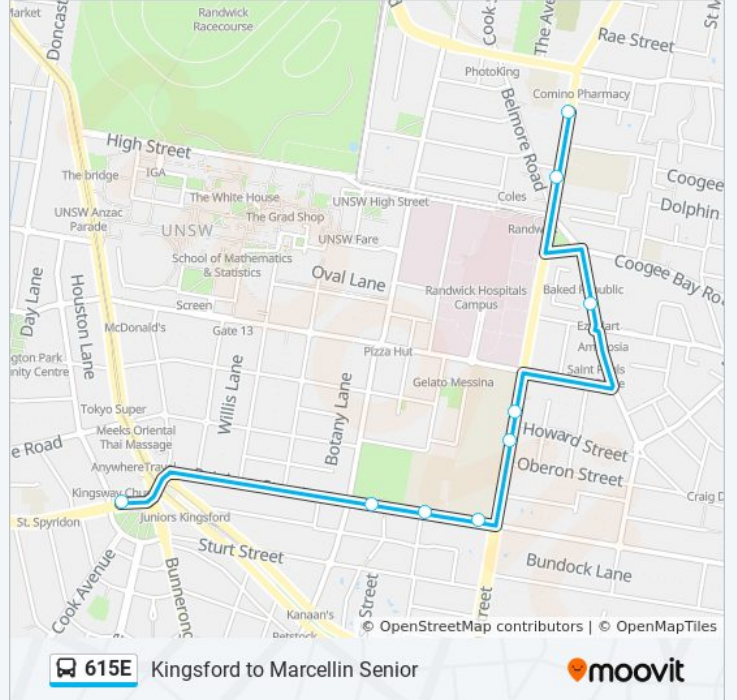

 **615E**

Kingsford to Marcellin Senior

Get The App

The 615E bus line Kingsford to Marcellin Senior has one route. For regular weekdays, their operation hours are:

(1) Avoca St & Alison Rd: 08:18

Use the Moovit App to find the closest 615E bus station near you and find out when is the next 615E bus arriving.

Direction: Avoca St & Alison Rd

9 stops

[VIEW LINE SCHEDULE](#)

- Gardeners Rd opp Dacey Gardens
- Paine Reserve, Rainbow St
- Rainbow Street Public School, Rainbow St
- Randwick Boys High School, Rainbow St
- Randwick Boys High School, Avoca St, Stand G
- Randwick Girls High School, Avoca St, Stand D
- Perouse Rd at Soudan St
- Avoca St opp Sacred Heart Primary School
- Marcellin College, Avoca St

615E bus Time Schedule

Avoca St & Alison Rd Route Timetable:

Sunday	Not Operational
Monday	08:18
Tuesday	08:18
Wednesday	08:18
Thursday	08:18
Friday	08:18
Saturday	Not Operational

615E bus Info

Direction: Avoca St & Alison Rd

Stops: 9

Trip Duration: 14 min

Line Summary:

615E bus time schedules and route maps are available in an offline PDF at moovitapp.com. Use the [Moovit App](#) to see live bus times, train schedule or subway schedule, and step-by-step directions for all public transit in Sydney.