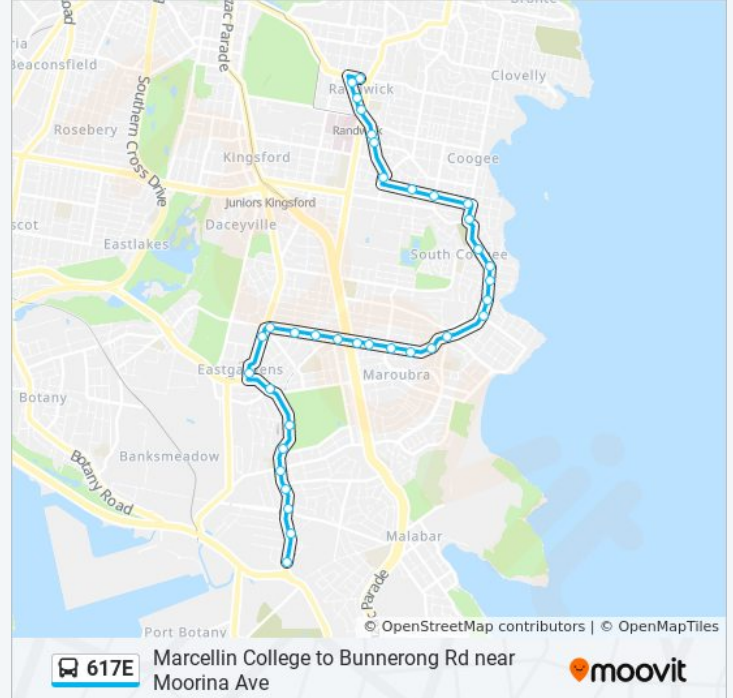

Direction: Matraville

36 stops

[VIEW LINE SCHEDULE](#)

- Marcellin College, Alison Rd
- Belmore Rd after Alison Rd
- Royal Randwick Shopping Centre, Belmore Rd
- Belmore Rd at Avoca St
- Perouse Rd at Aeolia St
- Perouse Rd at St Paul St
- Canberra St at Perouse Rd
- Oberon St opp Bangor Park
- Oberon St at Mount St
- Oberon St before Arden St
- Arden St at Malabar Rd
- Malabar Rd after Napper St
- Malabar Rd at Denning St
- Malabar Rd opp Popplewell Park
- Malabar Rd after Mermaid Ave
- Malabar Rd at Torrington Rd
- Maroubra Rd at Malabar Rd
- Maroubra Rd after French St
- Maroubra Rd at Flower St
- Maroubra Rd before Mons Ave
- Maroubra Rd before Garden St

Stops: 36

Trip Duration: 38 min

Line Summary:

Maroubra Rd after Garden St

Maroubra Rd after Ferguson St

Maroubra Rd at Hannan St

Maroubra Rd before Hinkler St

Maroubra Rd before Bunnerong Rd

Bunnerong Rd at Kingsford St

Westfield Eastgardens, Lower Level, Stand B

Bunnerong Rd near Fitzgerald Av

Bunnerong Rd opp Southpoint Shops

Heffron Park, Bunnerong Rd

Bunnerong Rd at Beauchamp Rd

Bunnerong Rd at Daunt Ave

Bunnerong Rd at Franklin St

Bunnerong Rd opp Australia Ave

Bunnerong Rd after Shirley Cres

617E bus time schedules and route maps are available in an offline PDF at moovitapp.com. Use the Moovit App to see live bus times, train schedule or subway schedule, and step-by-step directions for all public transit in Sydney.