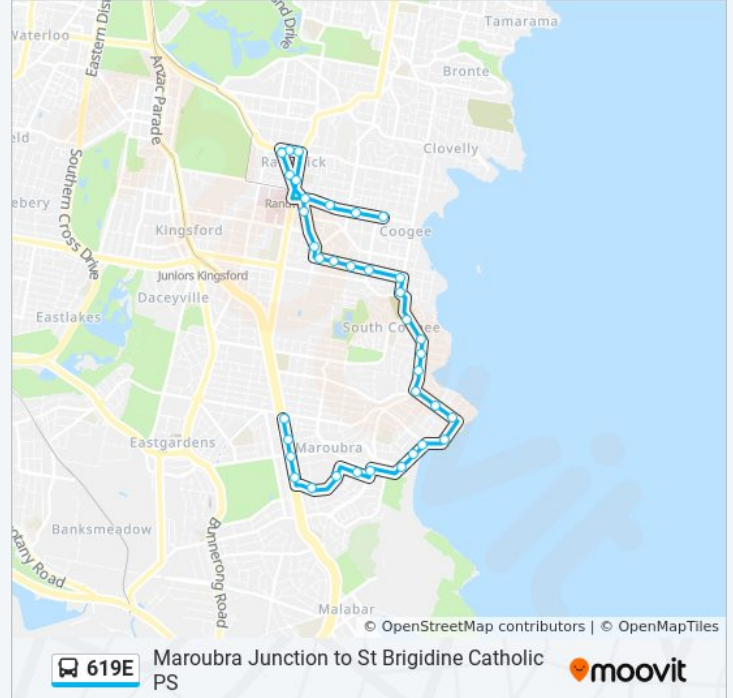

Direction: Maroubra Junction

26 stops

[VIEW LINE SCHEDULE](#)

- Coogee Bay Rd at Perouse Rd
- Perouse Rd at Aeolia St
- Perouse Rd at St Paul St
- Canberra St at Perouse Rd
- Oberon St opp Bangor Park
- Oberon St at Mount St
- Oberon St before Arden St
- Arden St at Malabar Rd
- Malabar Rd after Napper St
- Malabar Rd at Denning St
- Malabar Rd opp Popplewell Park
- Malabar Rd after Mermaid Ave
- Malabar Rd at Torrington Rd
- Torrington Rd at Inman St
- Torrington Rd at Marine Pde
- Marine Pde opp Bond St
- Maroubra SLSC, Marine Pde
- Maroubra Beach, Marine Pde
- Fitzgerald Ave at Malabar Rd
- Yorktown Pde at Minneapolis Cres
- Minneapolis Cres at Chicago Ave

Stops: 26

Trip Duration: 23 min

Line Summary:

Anzac Pde at Murray St

Anzac Pde at Wade St

Anzac Pde after Fitzgerald Ave

Hope Uniting Church, Anzac Pde

Pacific Square, Anzac Pde

619E bus Info

Direction: St. Brigids PS

Stops: 36

Trip Duration: 41 min

Line Summary:

Malabar Rd opp Napper St

Arden St at Malabar Rd

Oberon St at Arden St

Alison Park, Alison Rd

Alison Rd at Avoca St

Sacred Heart Primary School, Avoca St

Coogee Bay Rd after Belmore Rd

Coogee Bay Rd at St Luke St

Coogee Bay Rd at Melody St

St Brigid's Primary School, Coogee Bay Rd