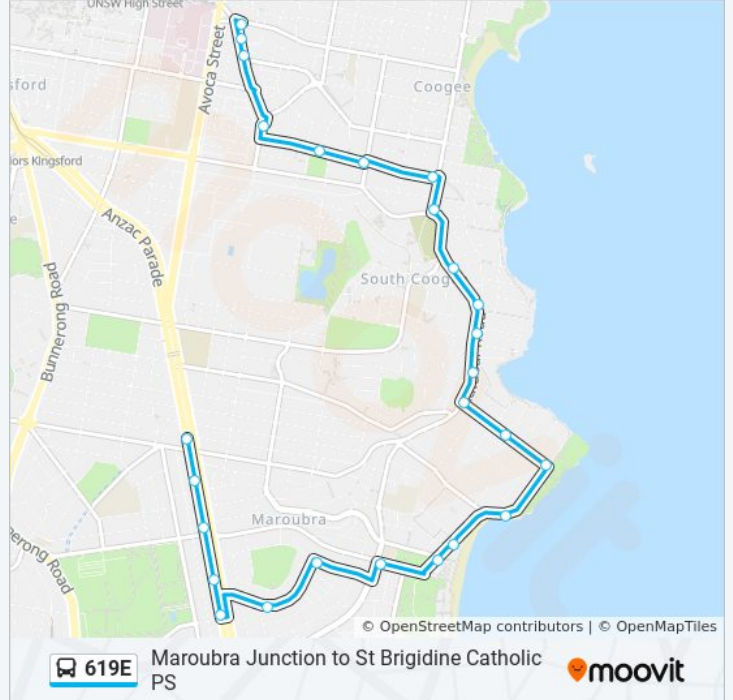

Direction: Maroubra Junction

26 stops

[VIEW LINE SCHEDULE](#)

- Coogee Bay Rd at Perouse Rd
- Perouse Rd at Aeolia St
- Perouse Rd at St Paul St
- Canberra St at Perouse Rd
- Oberon St opp Bangor Park
- Oberon St at Mount St
- Oberon St before Arden St
- Arden St at Malabar Rd
- Malabar Rd after Napper St
- Malabar Rd at Denning St
- Malabar Rd opp Popplewell Park
- Malabar Rd after Mermaid Ave
- Malabar Rd at Torrington Rd
- Torrington Rd at Inman St
- Torrington Rd at Marine Pde
- Marine Pde opp Bond St
- Maroubra SLSC, Marine Pde
- Maroubra Beach, Marine Pde
- Fitzgerald Ave at Malabar Rd
- Yorktown Pde at Minneapolis Cres
- Minneapolis Cres at Chicago Ave

Stops: 26

Trip Duration: 23 min

Line Summary:

Anzac Pde at Murray St

Anzac Pde at Wade St

Anzac Pde after Fitzgerald Ave

Hope Uniting Church, Anzac Pde

Pacific Square, Anzac Pde

Direction: St. Brigids PS

36 stops

[VIEW LINE SCHEDULE](#)

Anzac Pde at Garden Lane

Anzac Pde at Byng St

Anzac Pde at Fitzgerald Ave

Anzac Pde before Minneapolis Cres

Minneapolis Cres opp Chicago Ave

619E bus Info

Direction: St. Brigids PS

Stops: 36

Trip Duration: 41 min

Line Summary:

Malabar Rd opp Napper St

Arden St at Malabar Rd

Oberon St at Arden St