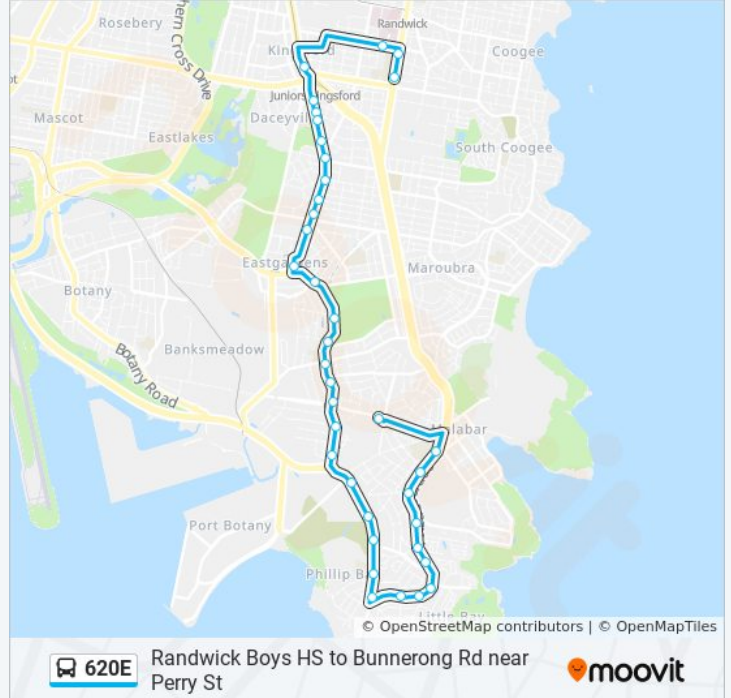

The 620E bus line Randwick Boys HS to Bunnerong Rd near Perry St has one route. For regular weekdays, their operation hours are:

(1) Matraville. Franklin St Nr Wassell: 15:22 - 15:25

Use the Moovit App to find the closest 620E bus station near you and find out when is the next 620E bus arriving.

**Direction: Matraville. Franklin St Nr Wassell**

37 stops

[VIEW LINE SCHEDULE](#)

- Randwick Boys High School, Avoca St, Stand L
- Randwick Girls High School, Avoca St, Stand B
- Barker St opp Prince of Wales Hospital
- Kingsford Nine Ways, Anzac Pde, Stand F
- Bunnerong Rd at Anderson St
- Bunnerong Rd at Apsley Ave
- Bunnerong Rd opp Daceyville Public School
- Bunnerong Rd opp Rowland Park
- Bunnerong Rd opp Birdwood Ave
- Bunnerong Rd at Storey St
- Bunnerong Rd at Mason St
- Bunnerong Rd before Maroubra Rd
- Bunnerong Rd at Kingsford St
- Westfield Eastgardens, Lower Level, Stand B
- Bunnerong Rd near Fitzgerald Av
- Bunnerong Rd opp Southpoint Shops
- Heffron Park, Bunnerong Rd
- Bunnerong Rd at Beauchamp Rd
- Bunnerong Rd at Daunt Ave
- Bunnerong Rd at Franklin St
- Bunnerong Rd opp Australia Ave

Bunnerong Rd before Little Bay Rd

Bunnerong Rd at Woomera Rd

Bunnerong Rd at Anzac Pde

Anzac Pde opp Budd Ave

Anzac Pde opp Jennifer St

Anzac Pde opp Pine Ave

Anzac Pde after Little Bay Rd

Anzac Pde near Nyan St

Anzac Pde at Kenny Ave

Anzac Pde at Forrest St

Anzac Pde before Mitchell St

Matraville Sports HS, Anzac Pde

Franklin St opp Larose Ave

620E bus time schedules and route maps are available in an offline PDF at [moovitapp.com](https://moovitapp.com). Use the [Moovit App](#) to see live bus times, train schedule or subway schedule, and step-by-step directions for all public transit in Sydney.