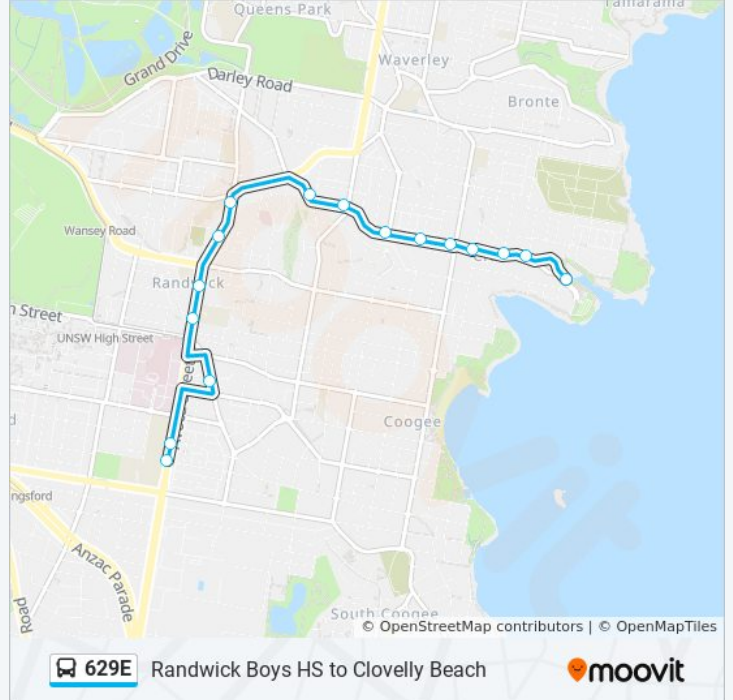

 **629E**

Randwick Boys HS to Clovelly Beach

Get The App

The 629E bus line Randwick Boys HS to Clovelly Beach has one route. For regular weekdays, their operation hours are:

(1) Clovelly Beach: 15:26

Use the Moovit App to find the closest 629E bus station near you and find out when is the next 629E bus arriving.

Direction: Clovelly Beach

16 stops

[VIEW LINE SCHEDULE](#)

Randwick Boys High School, Avoca St, Stand I

Randwick Girls High School, Avoca St, Stand F

Perouse Rd at Soudan St

Avoca St opp Sacred Heart Primary School

Clovelly Rd at Beach St

Clovelly Rd opp Mundarra St

Clovelly Rd at Keith St

Clovelly Rd Terminus

629E bus Time Schedule

Clovelly Beach Route Timetable:

Sunday	Not Operational
Monday	15:26
Tuesday	14:45 - 15:37
Wednesday	14:45 - 15:37
Thursday	15:26
Friday	15:26
Saturday	Not Operational

629E bus Info

Direction: Clovelly Beach

Stops: 16

Trip Duration: 17 min

Line Summary:

629E bus time schedules and route maps are available in an offline PDF at moovitapp.com. Use the [Moovit App](#) to see live bus times, train schedule or subway schedule, and step-by-step directions for all public transit in Sydney.