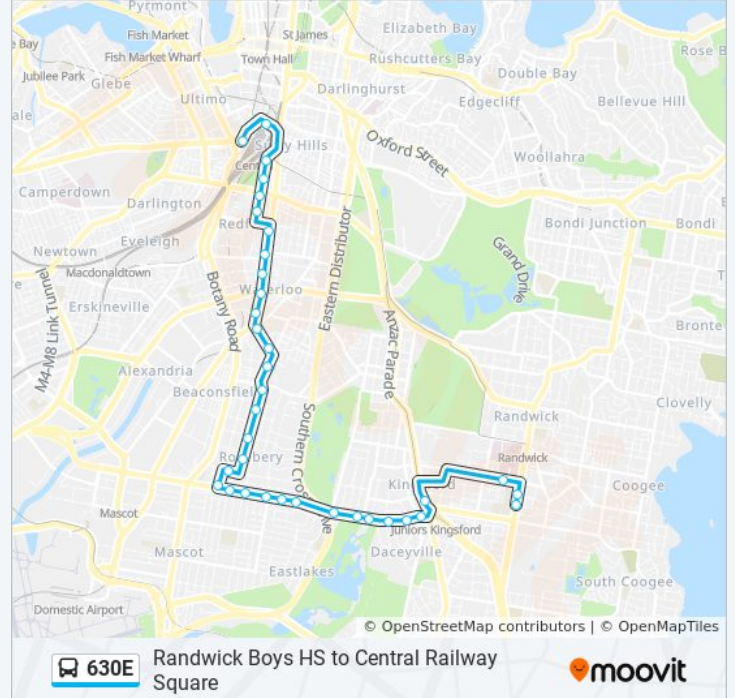

### Direction: Railway Square (Lee St - Eastside)

35 stops

[VIEW LINE SCHEDULE](#)

Randwick Boys High School, Avoca St, Stand I

Randwick Girls High School, Avoca St, Stand E

Barker St opp Prince of Wales Hospital

### 630E bus Info

**Direction:** Railway Square (Lee St - Eastside)

**Stops:** 35

**Trip Duration:** 37 min

**Line Summary:**

Joynton Ave opp Gunyama Park Aquatic and Recreation Centre

Elizabeth St after Joynton Ave

Elizabeth St before Bourke St

Elizabeth St at Allen St

Waterloo Park, Elizabeth St

Elizabeth St at Wellington St

Elizabeth St at Phillip St

Redfern Park, Elizabeth St

Chalmers St after Wells St

Chalmers St before Cleveland St

Prince Alfred Park, Chalmers St

Central Station, Chalmers St, Stand G

Central Station, Eddy Ave, Stand A

Central Station, Railway Square, Stand N

630E bus time schedules and route maps are available in an offline PDF at [moovitapp.com](https://moovitapp.com). Use the [Moovit App](#) to see live bus times, train schedule or subway schedule, and step-by-step directions for all public transit in Sydney.