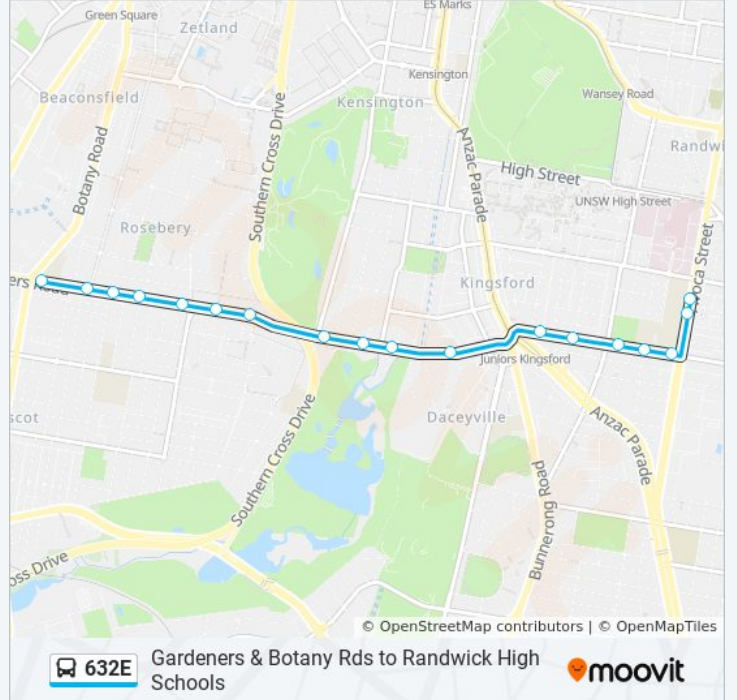

**Direction: R'Wick High Schools**

18 stops

[VIEW LINE SCHEDULE](#)

Gardeners Road Public School, Gardeners Rd

Gardeners Rd at Dunning Ave

Gardeners Rd opp Sutherland St

Gardeners Rd opp Rosebery Post Office

**632E bus Time Schedule**

R'Wick High Schools Route Timetable:

Sunday	Not Operational
Monday	08:05
Tuesday	08:05
Wednesday	08:05
Thursday	08:05
Friday	08:05
Saturday	Not Operational

**632E bus Info**

**Direction:** R'Wick High Schools

**Stops:** 18

**Trip Duration:** 15 min

**Line Summary:**

632E bus time schedules and route maps are available in an offline PDF at [moovitapp.com](https://moovitapp.com). Use the Moovit App to see live bus times, train schedule or subway schedule, and step-by-step directions for all public transit in Sydney.