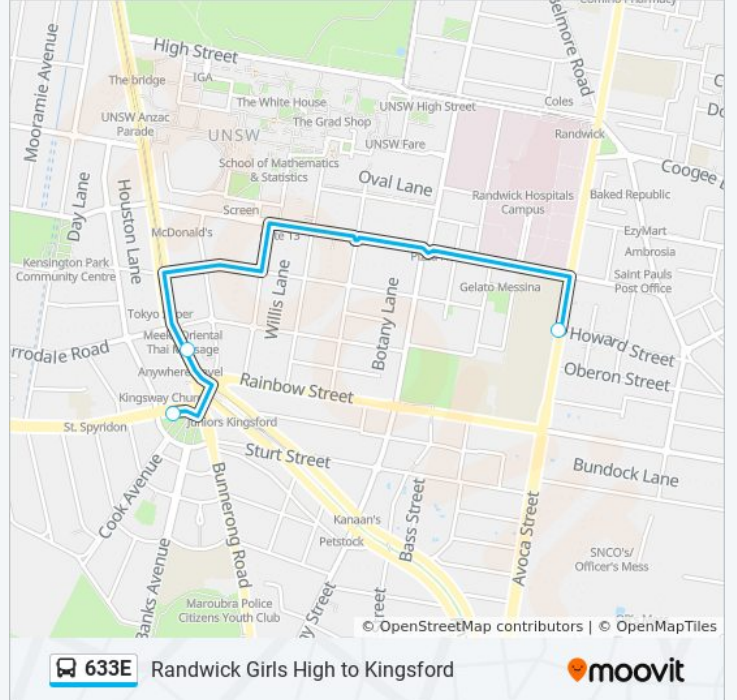

 **633E**

Randwick Girls High to Kingsford

Get The App

The 633E bus line Randwick Girls High to Kingsford has one route. For regular weekdays, their operation hours are:

(1) Kingsford: 15:23

Use the Moovit App to find the closest 633E bus station near you and find out when is the next 633E bus arriving.

Direction: Kingsford

3 stops

[VIEW LINE SCHEDULE](#)

Randwick Girls High School, Avoca St, Stand F

Kingsford Nine Ways, Anzac Pde, Stand F

Dacey Gardens, Gardeners Rd

633E bus Time Schedule

Kingsford Route Timetable:

Sunday	Not Operational
Monday	15:23
Tuesday	14:45
Wednesday	Not Operational
Thursday	Not Operational
Friday	Not Operational
Saturday	Not Operational

633E bus Info

Direction: Kingsford

Stops: 3

Trip Duration: 9 min

Line Summary:

633E bus time schedules and route maps are available in an offline PDF at moovitapp.com. Use the [Moovit App](#) to see live bus times, train schedule or subway schedule, and step-by-step directions for all public transit in Sydney.