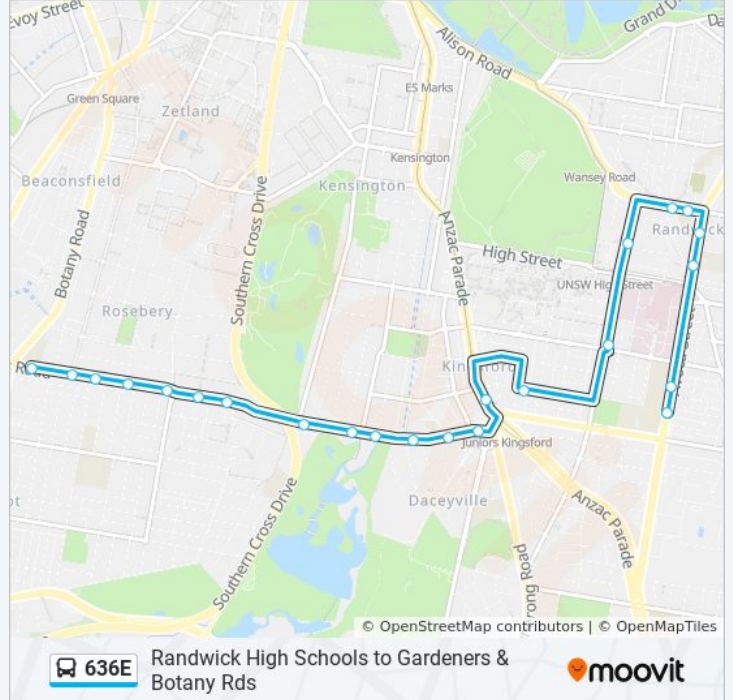

**Direction:** Mascot-Gardeners Rd

**Stops:** 23

**Trip Duration:** 21 min

**Line Summary:**

Gardeners Rd opp Dunning Ave

Gardeners Rd opp Gardeners Road Public School

636E bus time schedules and route maps are available in an offline PDF at [moovitapp.com](https://moovitapp.com). Use the [Moovit App](#) to see live bus times, train schedule or subway schedule, and step-by-step directions for all public transit in Sydney.