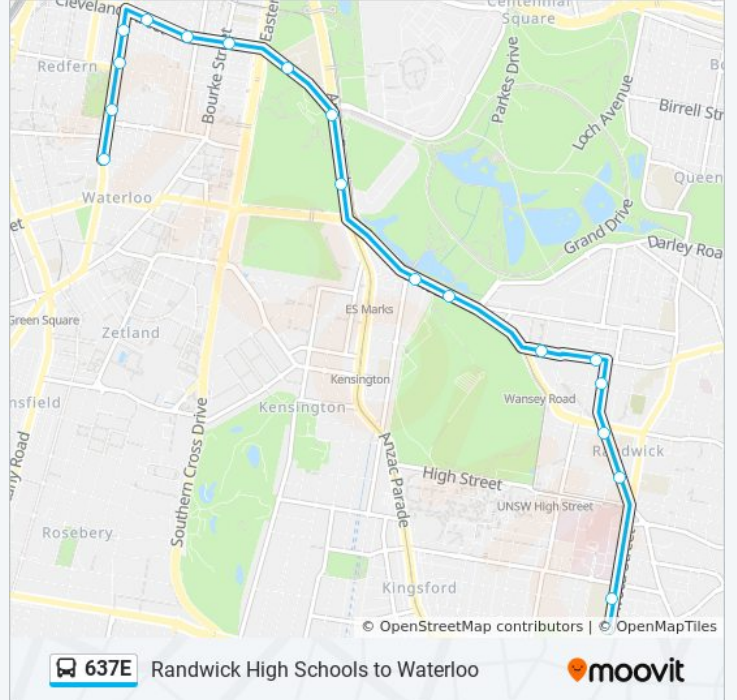

 **637E**

Randwick High Schools to Waterloo

Get The App

The 637E bus line Randwick High Schools to Waterloo has one route. For regular weekdays, their operation hours are:

(1) Waterloo: 15:25

Use the Moovit App to find the closest 637E bus station near you and find out when is the next 637E bus arriving.

Direction: Waterloo

19 stops

[VIEW LINE SCHEDULE](#)

- Randwick Boys High School, Avoca St, Stand I
- Randwick Girls High School, Avoca St, Stand C
- Belmore Rd opp Royal Randwick Shopping Centre
- Belmore Rd before Alison Rd
- Cook St at Frances St
- Cowper St at Church St
- Cowper St opp Mulwarree Ave
- Australian Turf Club, Alison Rd
- Alison Rd before Doncaster Ave
- Anzac Pde opp Robertson Rd
- Anzac Pde opp Centennial Parklands Sports Centre
- Cleveland St opp Sydney Boys High School
- Cleveland St at Bourke St
- Cleveland St at Marriott St
- Cleveland St at Walker St
- Elizabeth St at Cooper St
- Elizabeth St at Redfern St
- Elizabeth St before Phillip St
- Elizabeth St at Wellington St

Direction: Waterloo

Stops: 19

Trip Duration: 25 min

Line Summary:

637E bus time schedules and route maps are available in an offline PDF at moovitapp.com. Use the [Moovit App](#) to see live bus times, train schedule or subway schedule, and step-by-step directions for all public transit in Sydney.