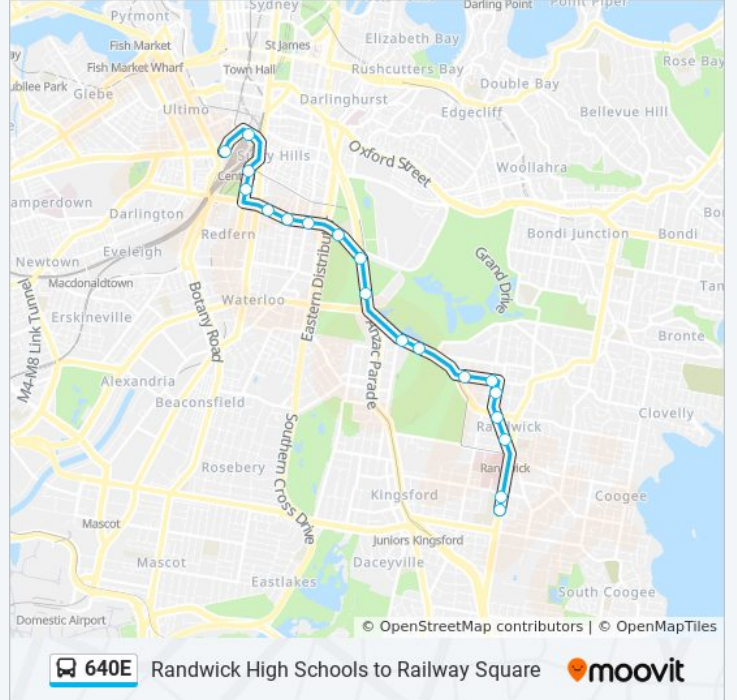

640E bus time schedules and route maps are available in an offline PDF at moovitapp.com. Use the [Moovit App](#) to see live bus times, train schedule or subway schedule, and step-by-step directions for all public transit in Sydney.

[About Moovit](#) • [MaaS Solutions](#) • [Supported Countries](#) • [Mooviter Community](#)

© 2024 Moovit - All Rights Reserved

Check Live Arrival Times