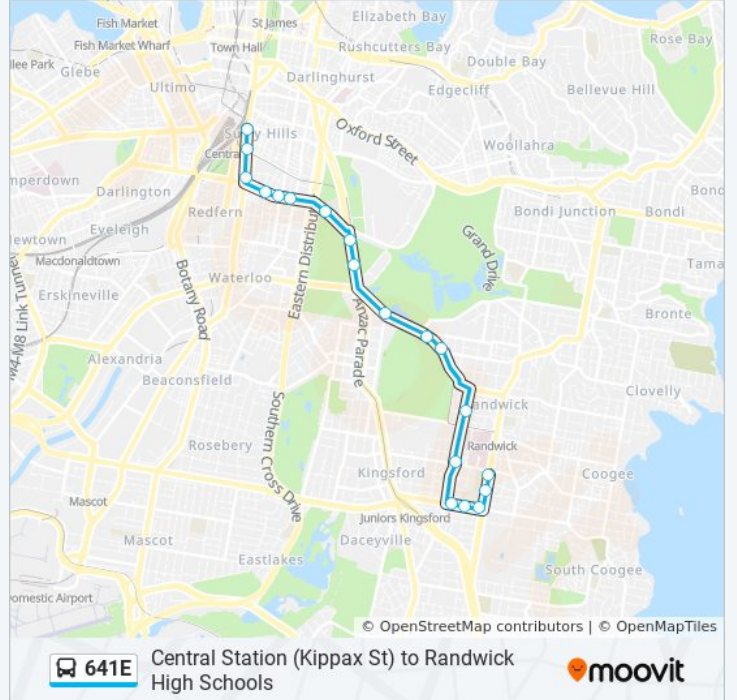

 **641E**

Central Station (Kippax St) to Randwick High Schools

Get The App

The 641E bus line Central Station (Kippax St) to Randwick High Schools has one route. For regular weekdays, their operation hours are:

(1) R'Wick High Schools: 08:17

Use the Moovit App to find the closest 641E bus station near you and find out when is the next 641E bus arriving.

Direction: R'Wick High Schools

19 stops

[VIEW LINE SCHEDULE](#)

- Central Station, Elizabeth St, Stand E
- Elizabeth St at Devonshire St
- Elizabeth St before Cleveland St
- Cleveland St at Marlborough St
- Cleveland St at Crown St
- Cleveland St before Bourke St
- Sydney Boys High School, Cleveland St
- Centennial Parklands Sports Centre, Anzac Pde
- Anzac Pde before Robertson Rd
- Alison Rd opp Doncaster Ave
- Alison Rd opp Royal Randwick Racecourse
- Alison Rd before Cowper St
- Botany St at Arthur St
- Botany St at Barker St
- Paine Reserve, Rainbow St
- Rainbow Street Public School, Rainbow St
- Randwick Boys High School, Rainbow St
- Randwick Boys High School, Avoca St, Stand H
- Randwick Girls High School, Avoca St, Stand A

Stops: 19

Trip Duration: 28 min

Line Summary:

641E bus time schedules and route maps are available in an offline PDF at moovitapp.com. Use the Moovit App to see live bus times, train schedule or subway schedule, and step-by-step directions for all public transit in Sydney.