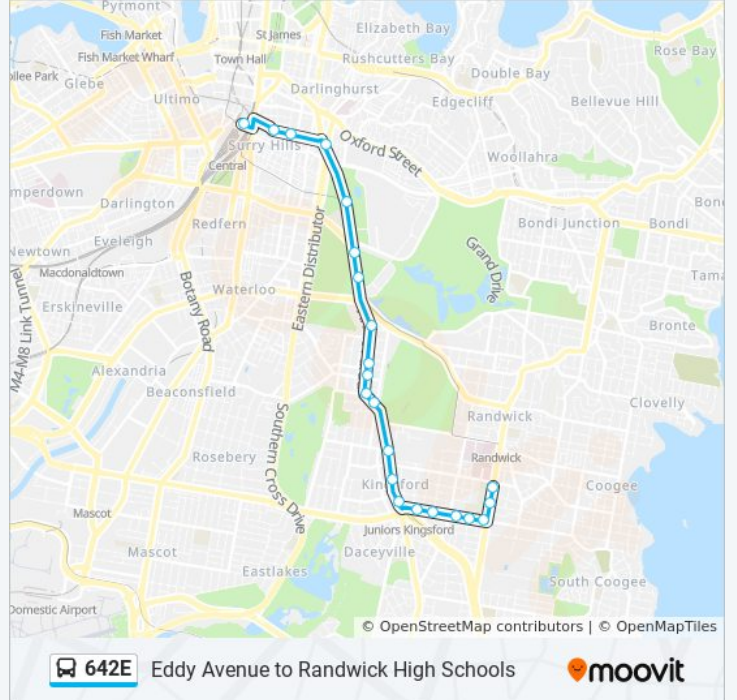

 **642E**

Eddy Avenue to Randwick High Schools

Get The App

The 642E bus line Eddy Avenue to Randwick High Schools has one route. For regular weekdays, their operation hours are:

(1) R'Wick High Schools: 08:17

Use the Moovit App to find the closest 642E bus station near you and find out when is the next 642E bus arriving.

Direction: R'Wick High Schools

22 stops

[VIEW LINE SCHEDULE](#)

- Central Station, Eddy Ave, Stand C
- Surry Hills Childrens Court, Albion St
- Albion St at Riley St
- Flinders St before South Dowling St
- Anzac Pde opp Sydney Boys High School
- Centennial Parklands Sports Centre, Anzac Pde
- Anzac Pde before Robertson Rd
- Anzac Pde at Abbotford St
- Anzac Pde at Ascot St
- Anzac Pde before Todman Ave
- Anzac Pde after Darling St
- Anzac Pde before Doncaster Ave
- UNSW Mall Entrance, Anzac Pde
- Anzac Pde at Middle St
- Kingsford Nine Ways, Anzac Pde, Stand F
- Rainbow St at Willis Lane
- Rainbow St at Kennedy St
- Paine Reserve, Rainbow St
- Rainbow Street Public School, Rainbow St
- Randwick Boys High School, Rainbow St
- Randwick Boys High School, Avoca St, Stand H
- Randwick Girls High School, Avoca St, Stand A

Stops: 22

Trip Duration: 25 min

Line Summary:

642E bus time schedules and route maps are available in an offline PDF at moovitapp.com. Use the [Moovit App](#) to see live bus times, train schedule or subway schedule, and step-by-step directions for all public transit in Sydney.