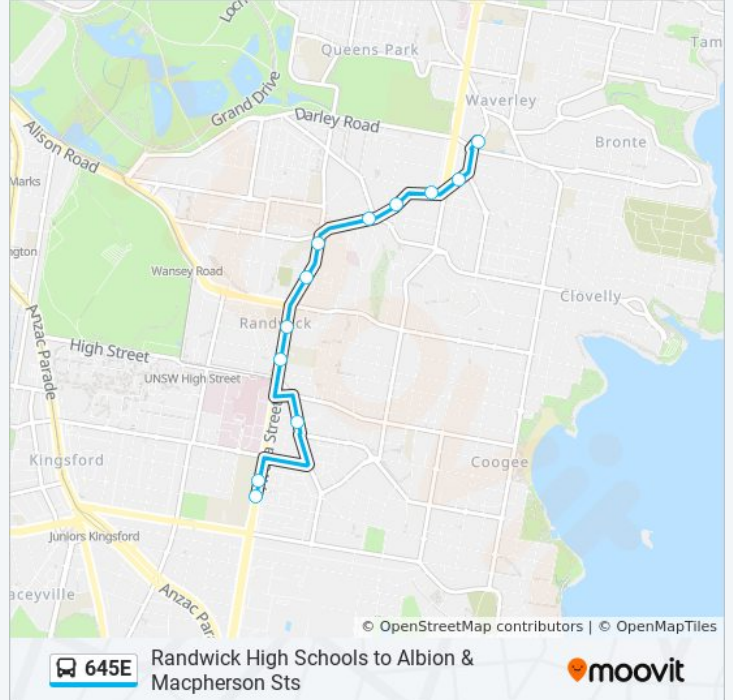

The 645E bus line Randwick High Schools to Albion & Macpherson Sts has one route. For regular weekdays, their operation hours are:

(1) Waverley-Albion St: 15:22

Use the Moovit App to find the closest 645E bus station near you and find out when is the next 645E bus arriving.

**Direction: Waverley-Albion St**

12 stops

[VIEW LINE SCHEDULE](#)

Randwick Boys High School, Avoca St, Stand H

Randwick Girls High School, Avoca St, Stand E

Perouse Rd at Soudan St

Avoca St opp Sacred Heart Primary School

Albion St opp St Catherine's School, Gate 1

**645E bus Time Schedule**

Waverley-Albion St Route Timetable:

Sunday	Not Operational
Monday	15:22
Tuesday	14:45 - 15:27
Wednesday	Not Operational
Thursday	Not Operational
Friday	Not Operational
Saturday	Not Operational

**645E bus Info**

**Direction:** Waverley-Albion St

**Stops:** 12

**Trip Duration:** 13 min

**Line Summary:**

645E bus time schedules and route maps are available in an offline PDF at [moovitapp.com](https://moovitapp.com). Use the [Moovit App](#) to see live bus times, train schedule or subway schedule, and step-by-step directions for all public transit in Sydney.