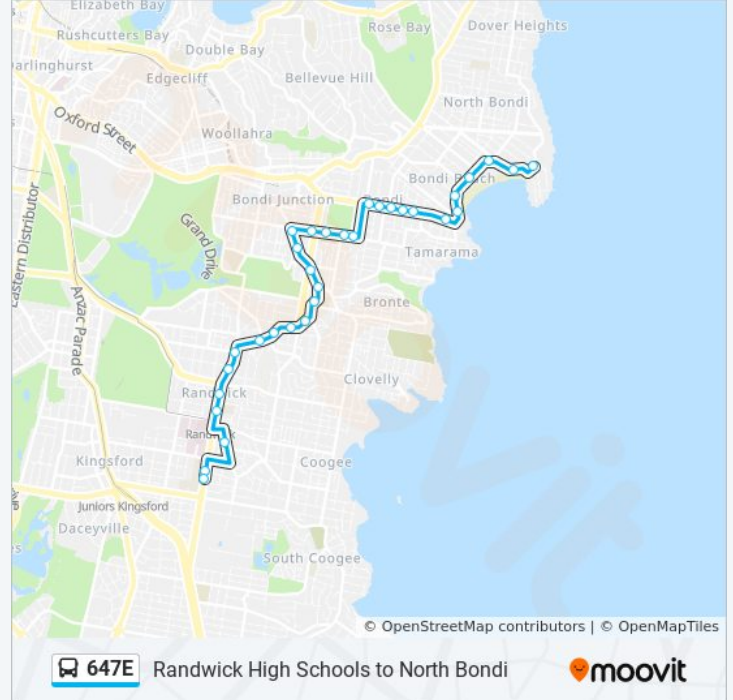

 **647E**

Randwick High Schools to North Bondi

Get The App

The 647E bus line Randwick High Schools to North Bondi has one route. For regular weekdays, their operation hours are:

(1) North Bondi: 15:28

Use the Moovit App to find the closest 647E bus station near you and find out when is the next 647E bus arriving.

Direction: North Bondi

32 stops

[VIEW LINE SCHEDULE](#)

Randwick Boys High School, Avoca St, Stand H

Randwick Girls High School, Avoca St, Stand E

Perouse Rd at Soudan St

Avoca St opp Sacred Heart Primary School

647E bus Info

Direction: North Bondi

Stops: 32

Trip Duration: 34 min

Line Summary:

Bondi Rd at Wellington St

Bondi Rd at Imperial Ave

Bondi Rd at Castlefield St

Bondi Rd opp Dudley St

Campbell Pde opp South Bondi Beach

Campbell Pde at Lamrock Ave

Bondi Beach, Campbell Pde, Stand C

Bondi Beach Public School, Campbell Pde

Campbell Pde opp North Bondi Beach

North Bondi Shops, Campbell Pde, Stand C