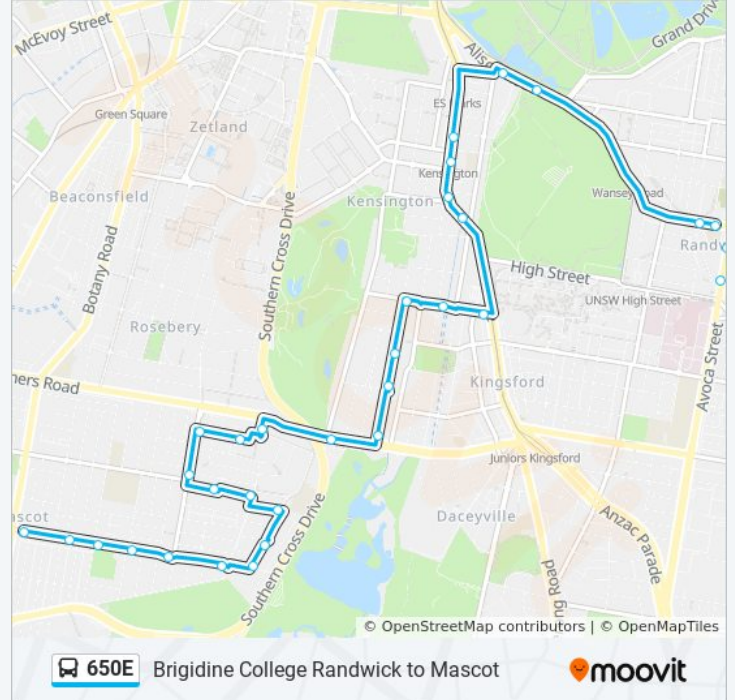

 **650E**

Brigidine College Randwick to Mascot

Get The App

The 650E bus line Brigidine College Randwick to Mascot has one route. For regular weekdays, their operation hours are: (1) King St & Botany Rd: 15:19 - 15:22
Use the Moovit App to find the closest 650E bus station near you and find out when is the next 650E bus arriving.

Direction: King St & Botany Rd

34 stops

[VIEW LINE SCHEDULE](#)

- Perouse Rd at Aeolia St
- Perouse Rd at St Paul St
- Avoca St opp Sacred Heart Primary School
- Marcellin College, Avoca St
- Marcellin College, Alison Rd
- Alison Rd opp Abbey St
- Australian Turf Club, Alison Rd
- Alison Rd before Doncaster Ave
- Anzac Pde at Ascot St
- Anzac Pde before Todman Ave
- Anzac Pde after Darling St
- Anzac Pde before Doncaster Ave
- Day Ave after Anzac Pde
- Day Ave at Mooramie Ave
- Day Ave at Eastern Ave
- Eastern Ave after Goodrich Ave
- Eastern Ave at Tresidder Ave
- Eastern Ave before Gardeners Rd
- Gardeners Rd opp Tunstall Ave
- Racecourse Pl opp Eastlakes Shopping Centre
- Jack Munday Reserve, Evans Ave
- Evans Ave at Maloney St

650E bus Time Schedule

King St & Botany Rd Route Timetable:

Sunday	Not Operational
Monday	15:19 - 15:22
Tuesday	15:19 - 15:22
Wednesday	Not Operational
Thursday	Not Operational
Friday	Not Operational
Saturday	Not Operational

650E bus Info

Direction: King St & Botany Rd

Stops: 34

Trip Duration: 35 min

Line Summary:

Maloney St opp Coward St
George St after Maloney St
George St after St Helena Pde
Lismore St at Florence Ave
Florence Ave at O'Connor St
Florence Ave at King St
King St at St Helena Pde
King St at Maloney St
King St at Hicks Ave
L' Estrange Park, King St
King St opp Wellington St
King St before Botany Rd