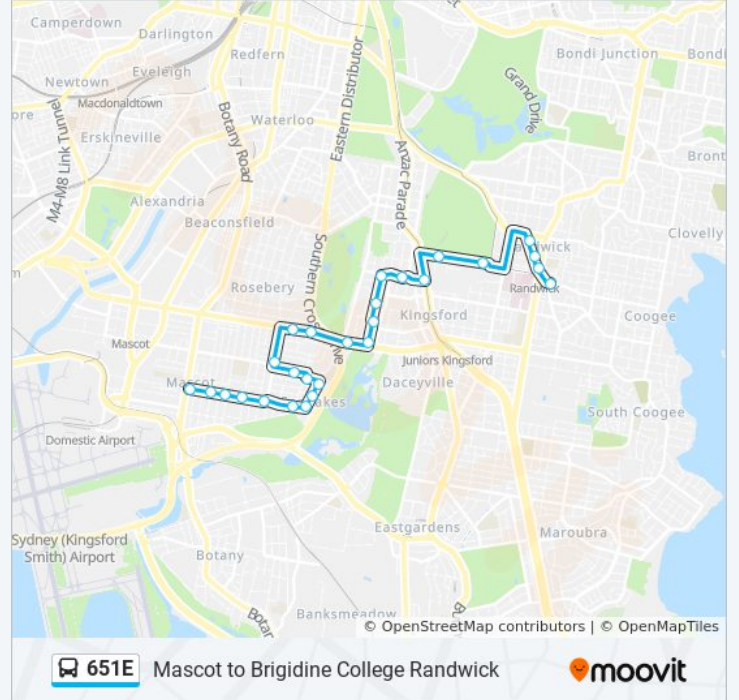

 **651E**

Mascot to Brigidine College Randwick

Get The App

The 651E bus line Mascot to Brigidine College Randwick has one route. For regular weekdays, their operation hours are:
 (1) Brigidine College: 07:25 - 07:30
 Use the Moovit App to find the closest 651E bus station near you and find out when is the next 651E bus arriving.

Direction: Brigidine College

27 stops

[VIEW LINE SCHEDULE](#)

- King St at Botany Rd
- King St opp Alfred St
- King St opp L' Estrange Park
- King St opp Hicks Ave
- King St at Maloney St
- King St at St Helena Pde
- Florence Ave at King St
- Florence Ave at O'Connor St
- Florence Ave opp Vernon Ave
- Lismore St at St Helena Pde
- George St after St Helena Pde
- Maloney St at Coward St
- Gardeners Rd after Dalmeny Ave
- Gardeners Rd opp Racecourse Pl
- Gardeners Rd after Tunstall Ave
- Eastern Ave after Gardeners Rd
- Eastern Ave at Tresidder Ave
- Eastern Ave before Goodrich Ave
- Fitzpatrick Park, Eastern Ave
- Day Ave after Mooramie Ave
- Day Ave at Anzac Pde
- High St opp UNSW Gate 2

651E bus Info

Direction: Brigidine College

Stops: 27

Trip Duration: 31 min

Line Summary:

High St opp UNSW Gate 8

Belmore Rd after Alison Rd

Royal Randwick Shopping Centre, Belmore Rd

Belmore Rd at Avoca St

Coogee Bay Rd after Belmore Rd

651E bus time schedules and route maps are available in an offline PDF at moovitapp.com. Use the Moovit App to see live bus times, train schedule or subway schedule, and step-by-step directions for all public transit in Sydney.