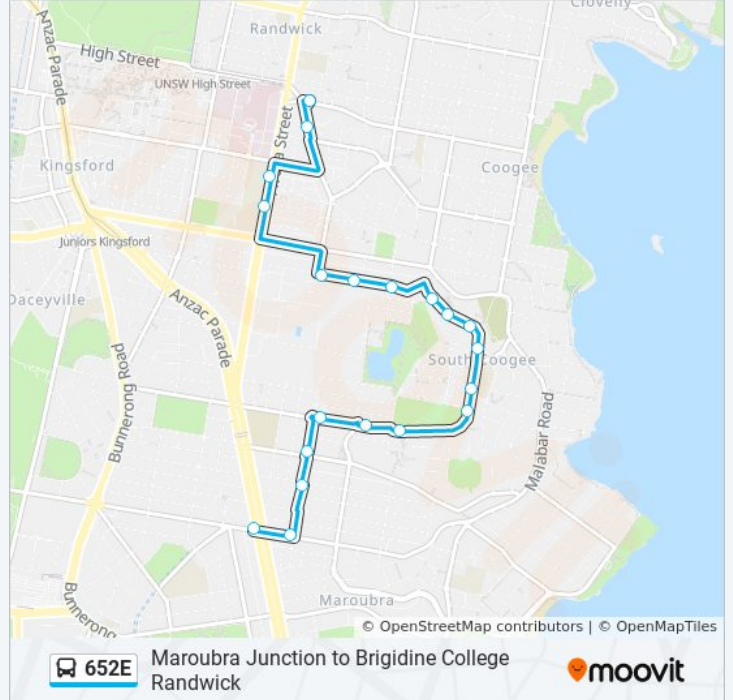

The 652E bus line Maroubra Junction to Brigidine College Randwick has one route. For regular weekdays, their operation hours are:

(1) Brigidine College: 08:18

Use the Moovit App to find the closest 652E bus station near you and find out when is the next 652E bus arriving.

Direction: Brigidine College

20 stops

[VIEW LINE SCHEDULE](#)

- Maroubra Rd at Anzac Pde
- Maroubra Rd at Garden St
- Garden St near Gale Rd
- Garden St after Storey St
- Moverly Rd at Garden St
- Moverly Rd after Cooper St
- South Coogee Bowling Club, Moverly Rd
- Moverly Rd at Austrias Ave
- Moverly Rd opp South Coogee Public School
- Elphinstone Rd at Jacaranda Pl
- Elphinstone Rd opp Iluka Pl
- Elphinstone Rd opp Yamba Pl
- Elphinstone Rd opp Uralla Pl
- Bundock St at HendySt
- Bundock St opp Ellen St
- Bundock St opp Canberra St
- Randwick Boys High School, Avoca St, Stand I
- Randwick Girls High School, Avoca St, Stand C
- Perouse Rd at Soudan St
- Coogee Bay Rd after Belmore Rd

652E bus Time Schedule

Brigidine College Route Timetable:

Sunday	Not Operational
Monday	08:18
Tuesday	08:18
Wednesday	Not Operational
Thursday	Not Operational
Friday	Not Operational
Saturday	Not Operational

652E bus Info

Direction: Brigidine College

Stops: 20

Trip Duration: 21 min

Line Summary:

652E bus time schedules and route maps are available in an offline PDF at moovitapp.com. Use the [Moovit App](#) to see live bus times, train schedule or subway schedule, and step-by-step directions for all public transit in Sydney.