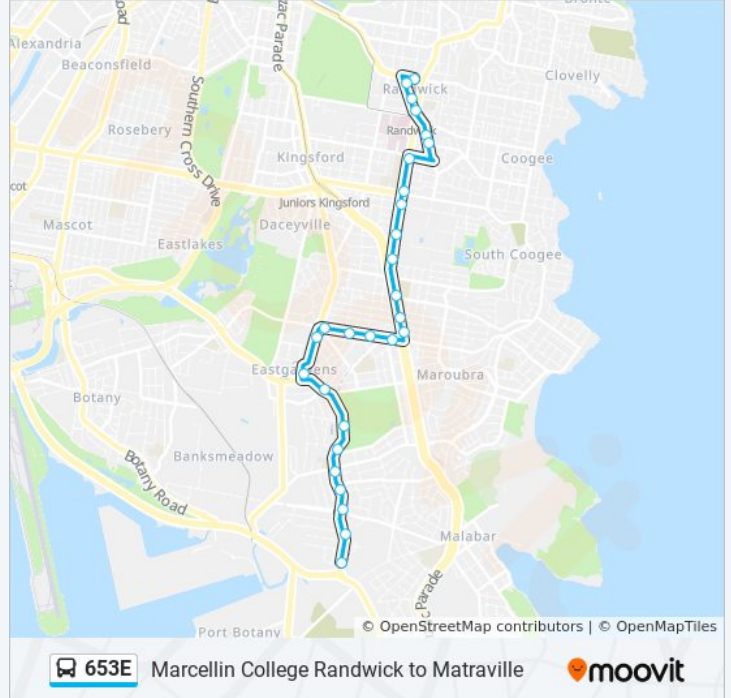

 **653E**

Marcellin College Randwick to Matraville

Get The App

The 653E bus line Marcellin College Randwick to Matraville has one route. For regular weekdays, their operation hours are:

(1) Matraville: 15:22

Use the Moovit App to find the closest 653E bus station near you and find out when is the next 653E bus arriving.

Direction: Matraville

28 stops

[VIEW LINE SCHEDULE](#)

- Marcellin College, Alison Rd
- Belmore Rd after Alison Rd
- Royal Randwick Shopping Centre, Belmore Rd
- Belmore Rd at Avoca St
- Perouse Rd at Aeolia St
- Perouse Rd at St Paul St
- Avoca St opp Randwick Girls High School
- Avoca St opp Randwick Boys High School
- Avoca St at Bundock St
- Avoca St opp Araluen St
- Avoca St before Holmes St
- Maroubra Junction Public School, Anzac Pde
- Anzac Pde at Alma Rd
- Anzac Pde at Green St
- Maroubra Rd after Ferguson St
- Maroubra Rd at Hannan St
- Maroubra Rd before Hinkler St
- Maroubra Rd before Bunnerong Rd
- Bunnerong Rd at Kingsford St
- Westfield Eastgardens, Lower Level, Stand B
- Bunnerong Rd near Fitzgerald Av

Stops: 28

Trip Duration: 33 min

Line Summary:

Bunnerong Rd opp Southpoint Shops

Heffron Park, Bunnerong Rd

Bunnerong Rd at Beauchamp Rd

Bunnerong Rd at Daunt Ave

Bunnerong Rd at Franklin St

Bunnerong Rd opp Australia Ave

Bunnerong Rd after Shirley Cres

653E bus time schedules and route maps are available in an offline PDF at moovitapp.com. Use the Moovit App to see live bus times, train schedule or subway schedule, and step-by-step directions for all public transit in Sydney.