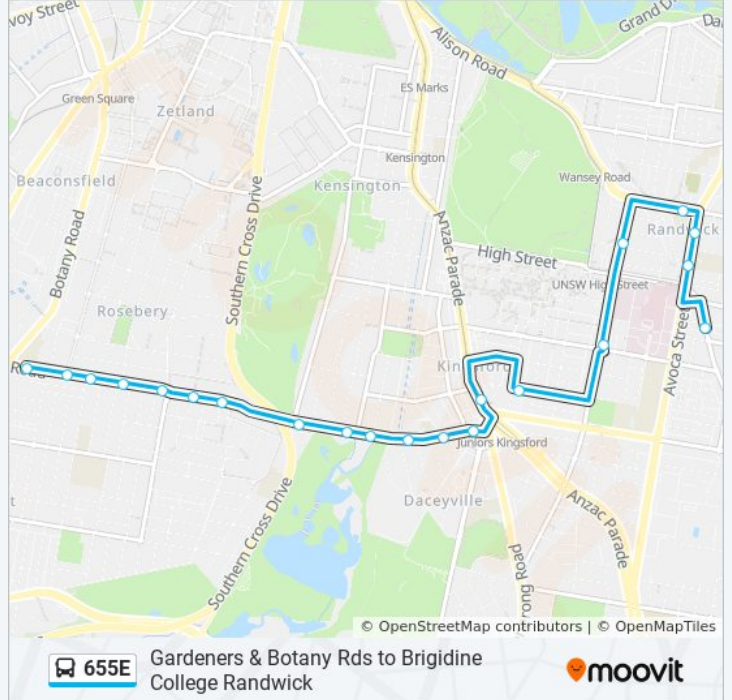

(1) Mascot-Gardeners Rd: 15:10(2) Randwick-The Spot: 07:34

Use the Moovit App to find the closest 655E bus station near you and find out when is the next 655E bus arriving.

Direction: Mascot-Gardeners Rd

21 stops

[VIEW LINE SCHEDULE](#)

- Perouse Rd at Soudan St
- Avoca St opp Sacred Heart Primary School
- Marcellin College, Avoca St
- Marcellin College, Alison Rd
- Botany St at Arthur St
- Botany St at Barker St
- Meeks St at Willis Lane
- Kingsford Nine Ways, Anzac Pde, Stand F
- Dacey Gardens, Gardeners Rd
- Gardeners Rd opp St Spyridon Church
- Gardeners Rd before Astrolabe Rd
- Gardeners Rd opp Leonard Ave
- Gardeners Rd opp Eastern Ave
- Gardeners Rd opp Tunstall Ave
- Gardeners Rd after Racecourse Pl
- Gardeners Rd before Maloney St
- Lakes Hotel, Gardeners Rd
- Rosebery Post Office, Gardeners Rd
- Gardeners Rd at Sutherland St
- Gardeners Rd opp Dunning Ave
- Gardeners Rd opp Gardeners Road Public School

655E bus Info

Direction: Mascot-Gardeners Rd

Stops: 21

Trip Duration: 29 min

Line Summary:

Direction: Randwick-The Spot

21 stops

[VIEW LINE SCHEDULE](#)

655E bus Info

Direction: Randwick-The Spot

Stops: 21

Trip Duration: 24 min

Line Summary:

Belmore Rd at Avoca St

Perouse Rd at Aeolia St

Perouse Rd at St Paul St