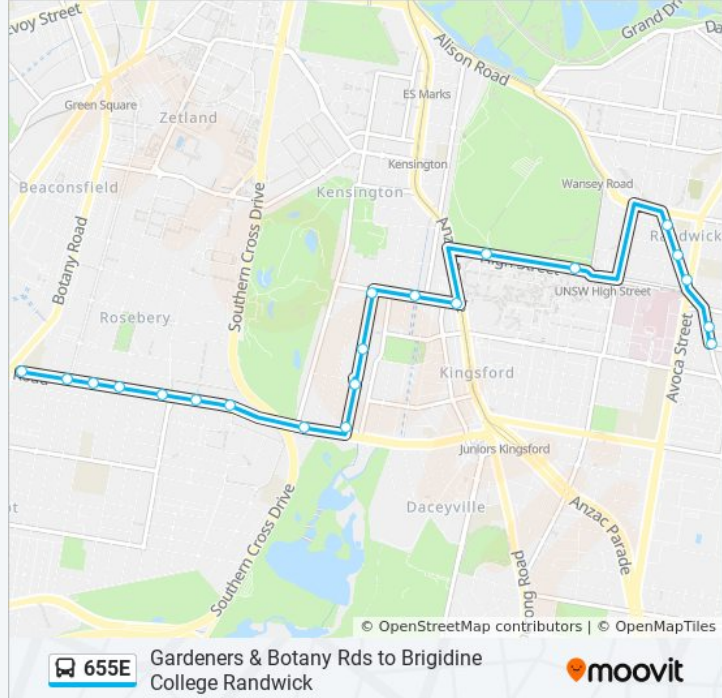

(1) Mascot-Gardeners Rd: 15:10(2) Randwick-The Spot: 07:34

Use the Moovit App to find the closest 655E bus station near you and find out when is the next 655E bus arriving.

Direction: Mascot-Gardeners Rd

655E bus Info

Direction: Mascot-Gardeners Rd

Stops: 21

Trip Duration: 29 min

Line Summary:

Direction: Randwick-The Spot

21 stops

[VIEW LINE SCHEDULE](#)

High St opp UNSW Gate 8

Belmore Rd after Alison Rd

Royal Randwick Shopping Centre, Belmore Rd

655E bus Time Schedule

Randwick-The Spot Route Timetable:

Sunday	Not Operational
Monday	07:34
Tuesday	07:34
Wednesday	Not Operational
Thursday	Not Operational
Friday	Not Operational
Saturday	Not Operational

655E bus Info

Direction: Randwick-The Spot

Stops: 21

Trip Duration: 24 min

Line Summary:

Belmore Rd at Avoca St

Perouse Rd at Aeolia St

Perouse Rd at St Paul St