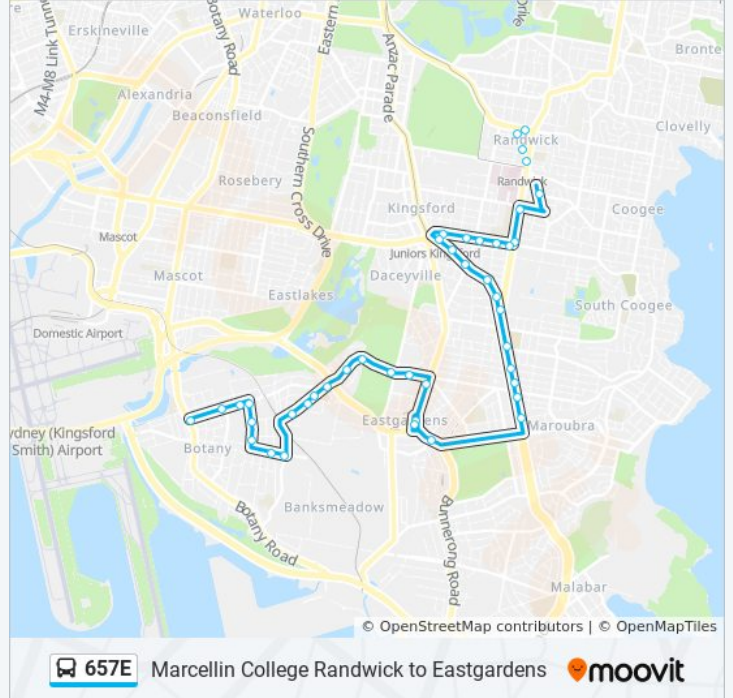

Use the Moovit App to find the closest 657E bus station near you and find out when is the next 657E bus arriving.

Direction: Botany Banksia St

43 stops

[VIEW LINE SCHEDULE](#)

- Marcellin College, Alison Rd
- Belmore Rd after Alison Rd
- Royal Randwick Shopping Centre, Belmore Rd
- Belmore Rd at Avoca St
- Perouse Rd at St Paul St
- Avoca St opp Randwick Girls High School
- Avoca St opp Randwick Boys High School
- Rainbow St opp Randwick Boys High School
- Rainbow St opp Rainbow Street Public School
- Rainbow St opp Paine Reserve
- Rainbow St before Kennedy St
- Rainbow St opp Willis Lane
- Anzac Pde at Wallace St
- Anzac Pde at Sturt St
- Anzac Pde at Botany St
- Anzac Pde at Paton St
- Anzac Pde opp Broadbent St
- Anzac Pde at Avoca St
- Maroubra Junction Public School, Anzac Pde
- Anzac Pde at Alma Rd
- Anzac Pde at Green St

657E bus Info

Direction: Botany Banksia St

Stops: 43

Trip Duration: 42 min

Line Summary:

Anzac Pde at Garden Lane

Anzac Pde at Byng St

Bunnerong Rd at Smith St

Page St at Dalley Ave

Pagewood Public School, Page St

Page St opp Gibson St

Page St at Dudley St

Swinbourne St at Stephen Rd

Swinbourne St at Trevelyn St

William St opp Hambly St

William St opp Morgan St

William St at Banksia St

Banksia St before Jasmine St

Banksia St before Daniel St

Banksia St at Botany Rd

657E bus time schedules and route maps are available in an offline PDF at moovitapp.com. Use the [Moovit App](#) to see live bus times, train schedule or subway schedule, and step-by-step directions for all public transit in Sydney.