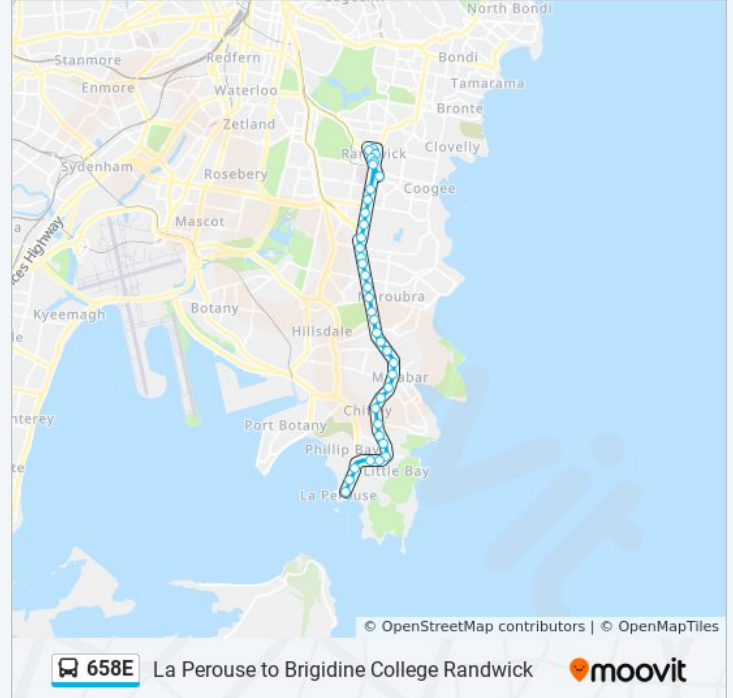

 **658E**

La Perouse to Brigidine College Randwick

[Get The App](#)

The 658E bus line La Perouse to Brigidine College Randwick has one route. For regular weekdays, their operation hours are:

(1) Brigidine College: 07:29 - 07:45

Use the Moovit App to find the closest 658E bus station near you and find out when is the next 658E bus arriving.

Direction: Brigidine College

37 stops

[VIEW LINE SCHEDULE](#)

Anzac Pde Terminus

Anzac Pde after Goorawahl Ave

658E bus Info

Direction: Brigidine College

Stops: 37

Trip Duration: 24 min

Line Summary:

Pacific Square, Anzac Pde

Bowen Library, Anzac Pde

Anzac Pde at Storey St

Marcellin College, Avoca St

Marcellin College, Alison Rd

Belmore Rd after Alison Rd

Royal Randwick Shopping Centre, Belmore Rd

Belmore Rd at Avoca St

Perouse Rd at Aeolia St

658E bus time schedules and route maps are available in an offline PDF at moovitapp.com. Use the [Moovit App](#) to see live bus times, train schedule or subway schedule, and step-by-step directions for all public transit in Sydney.