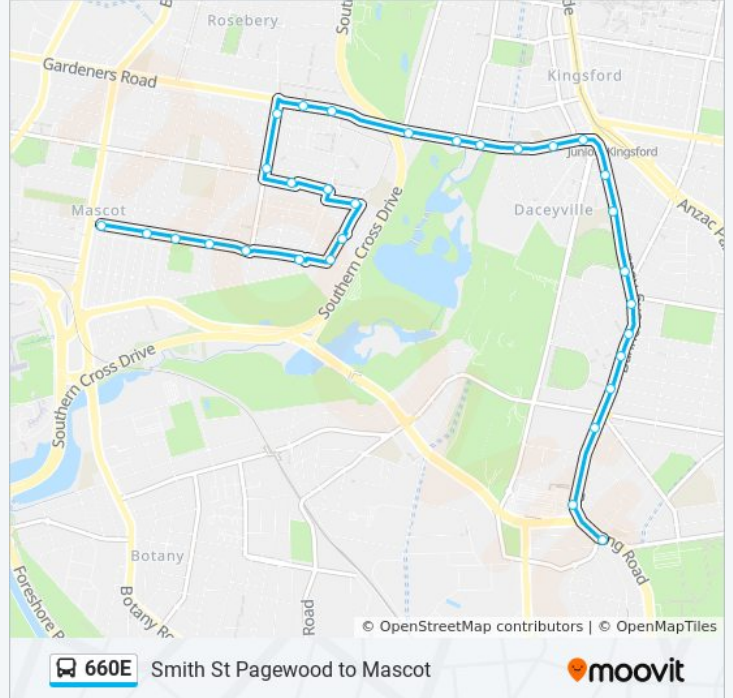

 **660E**

Smith St Pagewood to Mascot

Get The App

The 660E bus line Smith St Pagewood to Mascot has one route. For regular weekdays, their operation hours are:

(1) King St & Botany Rd: 15:31

Use the Moovit App to find the closest 660E bus station near you and find out when is the next 660E bus arriving.

Direction: King St & Botany Rd

31 stops

[VIEW LINE SCHEDULE](#)

- Bunnerong Rd at Smith St
- Westfield Eastgardens, Bunnerong Rd, Stand A
- Bunnerong Rd before Heffron Rd
- Harris Reserve, Bunnerong Rd
- Bunnerong Rd at Wark Ave
- Bunnerong Rd at Keysor Rd
- Monash Gardens, Bunnerong Rd
- Bunerong Rd at Prince Edward Cir
- Daceyville Public School, Bunnerong Rd
- Bunnerong Rd at Sergeant Larkin Cres
- Dacey Gardens, Gardeners Rd
- Gardeners Rd opp St Spyridon Church
- Gardeners Rd before Astrolabe Rd
- Gardeners Rd opp Leonard Ave
- Gardeners Rd opp Eastern Ave
- Gardeners Rd opp Tunstall Ave
- Gardeners Rd after Racecourse Pl
- Gardeners Rd before Maloney St
- Maloney St before Evans Ave
- Maloney St opp Coward St
- George St after Maloney St
- George St after St Helena Pde

660E bus Time Schedule

King St & Botany Rd Route Timetable:

Sunday	Not Operational
Monday	15:31
Tuesday	15:31
Wednesday	Not Operational
Thursday	Not Operational
Friday	Not Operational
Saturday	Not Operational

660E bus Info

Direction: King St & Botany Rd

Stops: 31

Trip Duration: 19 min

Line Summary:

Lismore St at Florence Ave
Florence Ave at O'Connor St
Florence Ave at King St
King St at St Helena Pde
King St at Maloney St
King St at Hicks Ave
L' Estrange Park, King St
King St opp Wellington St
King St before Botany Rd