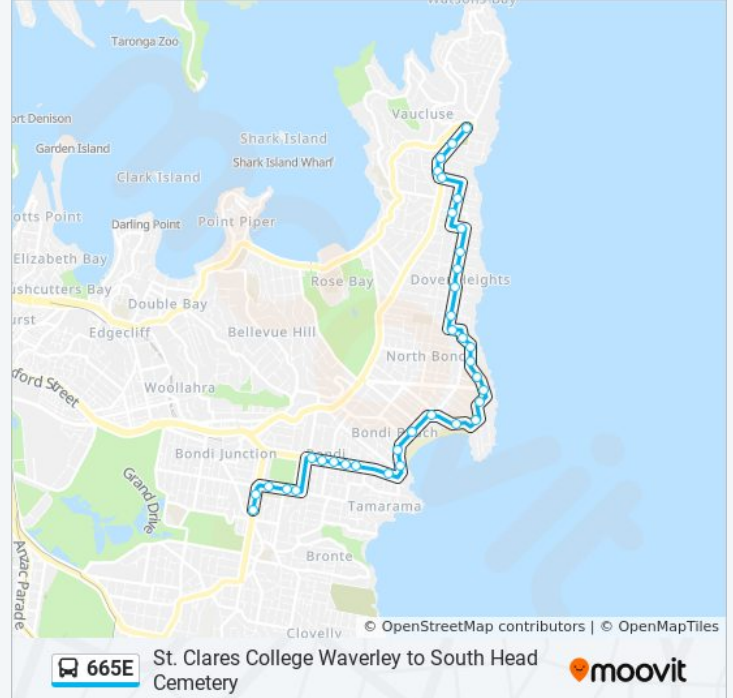

### Direction: South Head Cemetery

36 stops

[VIEW LINE SCHEDULE](#)

St Charles Primary School, Carrington Rd

Carrington Rd opp Waverley College

Birrell St opp Waverley Senior College

Birrell St opp Waverley Bowling Club

### 665E bus Info

**Direction:** South Head Cemetery

**Stops:** 36

**Trip Duration:** 29 min

**Line Summary:**

Military Rd opp Wentworth St

Military Rd at Loombah Rd

Military Rd opp Arthur St

Military Rd at Raleigh St

Military Rd at Dover Rd

Military Rd at Blake St

Military Rd opp Weonga Rd

Dudley Page Reserve, Lancaster Rd

Peel St at Kobada Rd

Military Rd at Oceanview Ave

Military Rd at Old South Head Rd

Old South Head Rd at Clarendon St

Old South Head Rd at Billong Ave

Old South Head Rd at Laguna St

Old South Head Rd opp South Head Cemetery

665E bus time schedules and route maps are available in an offline PDF at [moovitapp.com](https://moovitapp.com). Use the [Moovit App](#) to see live bus times, train schedule or subway schedule, and step-by-step directions for all public transit in Sydney.