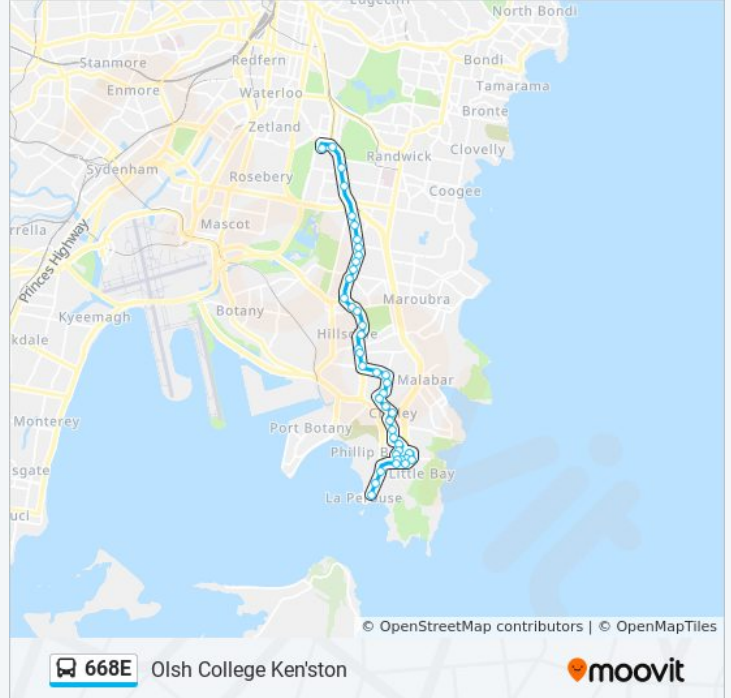

 **668E**

Olsh College Ken'ston

Get The App

The 668E bus line Olsh College Ken'ston has one route. For regular weekdays, their operation hours are:

(1) Olsh College Ken'ston: 07:20 - 07:40

Use the Moovit App to find the closest 668E bus station near you and find out when is the next 668E bus arriving.

**Direction: Olsh College Ken'ston**

43 stops

[VIEW LINE SCHEDULE](#)

- Anzac Pde Terminus
- Anzac Pde after Goorawahl Ave
- Anzac Pde before Canara Ave
- Anzac Pde opp Budd Ave
- Anzac Pde opp Jennifer St
- Anzac Pde opp Pine Ave
- Mirrabooka Cres after Little Bay Rd
- Mirrabooka Cres opp Woonah St
- Mirrabooka Cres before Alkoo Ave
- Mirrabooka Cres opp Bega Ave
- Woomera Rd opp Bega Ave
- Woomera Rd opp Woonah St
- Little Bay Rd at Nurla Ave
- Hastings Ave after Little Bay Rd
- Chifley Sports Reserve, Hastings Ave
- Hastings Ave at Macquarie St
- Macquarie St at Forrest St
- Dampier St at Eyre St
- Dampier St before Wassell St
- Wassell St before Burke St
- Wassell St opp Caley St
- Franklin St opp Larose Ave

**668E bus Info**

**Direction:** Olsh College Ken'ston

**Stops:** 43

**Trip Duration:** 32 min

**Line Summary:**

Franklin St opp Clarence St  
Bunnerong Rd after Perry St  
Bunnerong Rd opp Daunt Ave  
Bunnerong Rd before Beauchamp Rd  
Bunnerong Rd at Devitt Pl  
Southpoint Shops, Bunnerong Rd  
Bunnerong Rd opp Heffron Park  
Bunnerong Rd at Smith St  
Westfield Eastgardens, Bunnerong Rd, Stand A  
Bunnerong Rd before Heffron Rd  
Harris Reserve, Bunnerong Rd  
Bunnerong Rd at Wark Ave  
Bunnerong Rd at Keysor Rd  
Monash Gardens, Bunnerong Rd  
Bunnerong Rd at Prince Edward Cir  
Daceyville Public School, Bunnerong Rd  
Bunnerong Rd at Sergeant Larkin Cres  
Anzac Pde after Strachan St  
NIDA, Anzac Pde  
Anzac Pde before Addison St  
Our Lady of the Sacred Heart College, Kensington Rd, Stand B