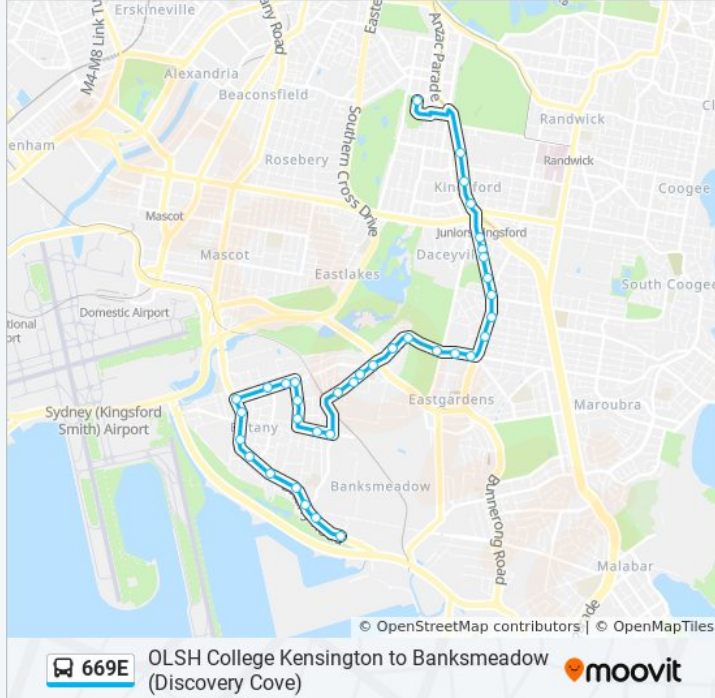

### Direction: Banksmeadow

36 stops

[VIEW LINE SCHEDULE](#)

Our Lady of the Rosary Primary School,  
Kensington Rd

UNSW Mall Entrance, Anzac Pde

Anzac Pde at Middle St

Kingsford Nine Ways, Anzac Pde, Stand F

### 669E bus Info

**Direction:** Banksmeadow

**Stops:** 36

**Trip Duration:** 35 min

**Line Summary:**

Swinbourne St at Stephen Rd

Swinbourne St at Trevelyn St

William St opp Hambly St

William St opp Morgan St

William St at Banksia St

Banksia St before Jasmine St

Banksia St before Daniel St

Banksia St at Botany Rd

Botany Rd before Hastings St

Botany Rd opp McFadyen St

Botany Rd after Cranbrook St

Botany Rd opp Livingstone Ave

Botany Rd before Wilson St

Botany Rd at Stephen Rd

Botany Rd opp Dent St

Botany Rd at Exell St

669E bus time schedules and route maps are available in an offline PDF at [moovitapp.com](https://moovitapp.com). Use the [Moovit App](#) to see live bus times, train schedule or subway schedule, and step-by-step directions for all public transit in Sydney.