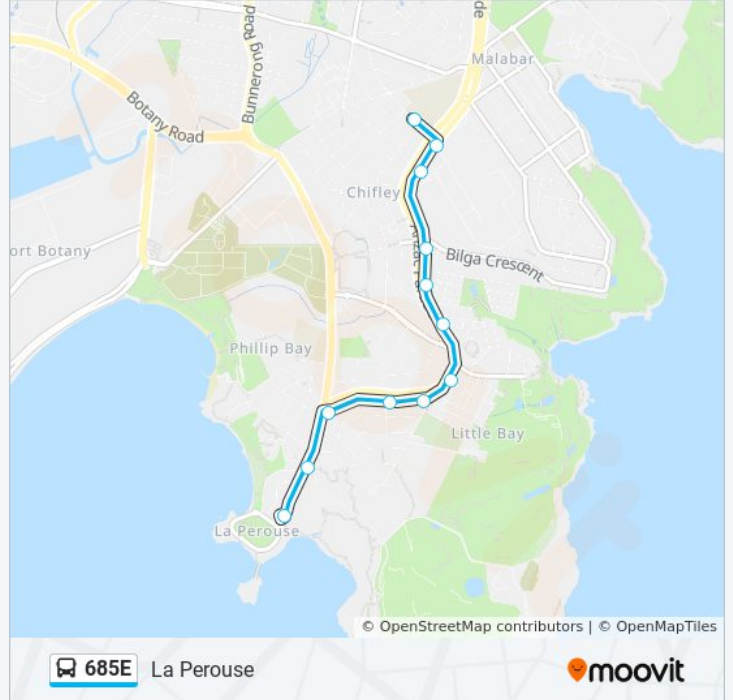

 **685E**

La Perouse

Get The App

The 685E bus line La Perouse has one route. For regular weekdays, their operation hours are:

(1) La Perouse: 15:10

Use the Moovit App to find the closest 685E bus station near you and find out when is the next 685E bus arriving.

## Direction: La Perouse

12 stops

[VIEW LINE SCHEDULE](#)

Chifley Public School, Mitchell St

Anzac Pde after Mitchell St

Long Bay Correctional Complex, Anzac Pde

Anzac Pde after Bilga Cres

Anzac Pde after Cawood Ave

Anzac Pde after Gubbuteh Rd

Anzac Pde after Pine Ave

Anzac Pde at Jennifer St

Anzac Pde at Budd Ave

Anzac Pde at Bunnerong Rd

Botany Bay National Park, Anzac Pde

Anzac Pde Terminus

## 685E bus Info

**Direction:** La Perouse

**Stops:** 12

**Trip Duration:** 9 min

**Line Summary:**

685E bus time schedules and route maps are available in an offline PDF at [moovitapp.com](https://moovitapp.com). Use the Moovit App to see live bus times, train schedule or subway schedule, and step-by-step directions for all public transit in Sydney.