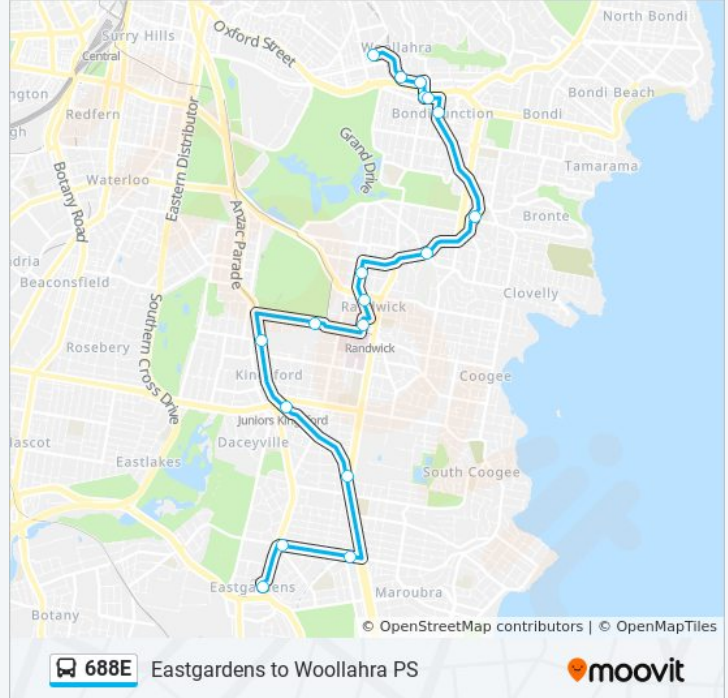

### Direction: Eastgardens

18 stops

[VIEW LINE SCHEDULE](#)

Woollahra Public School, Forth St  
Edgecliff Rd opp Wallis St  
Edgecliff Rd at Harkness Lane  
Bondi Junction Station, Stand G  
Bondi Junction Station, Stand F  
Bronte Rd at Gray St  
St Catherine's School, Gate 1, Albion St  
Frenchmans Rd at Clovelly Rd  
Cook St at Frances St  
Belmore Rd after Alison Rd  
Clara St opp Blenheim St  
UNSW Gate 8, High St  
UNSW Mall Entrance, Anzac Pde  
Juniors Kingsford Light Rail, Stand B  
Anzac Pde at Avoca St  
Maroubra Rd after Ferguson St  
Maroubra Rd before Bunnerong Rd  
Westfield Eastgardens, Lower Level, Stand C

### 688E bus Info

**Direction:** Eastgardens

**Stops:** 18

**Trip Duration:** 54 min

**Line Summary:**

## Direction: Woollahra PS

20 stops

[VIEW LINE SCHEDULE](#)

Westfield Eastgardens, Bunnerong Rd, Stand A

Maroubra Rd after Bunnerong Rd

Pacific Square, Anzac Pde

Anzac Pde at Fischer St

Juniors Kingsford Light Rail, Stand A

Oxford Street Mall, Bronte Rd

Bondi Junction Station, Stand M

Oxford St after Newland St

Oxford St at Denison St

Oxford St before York Rd