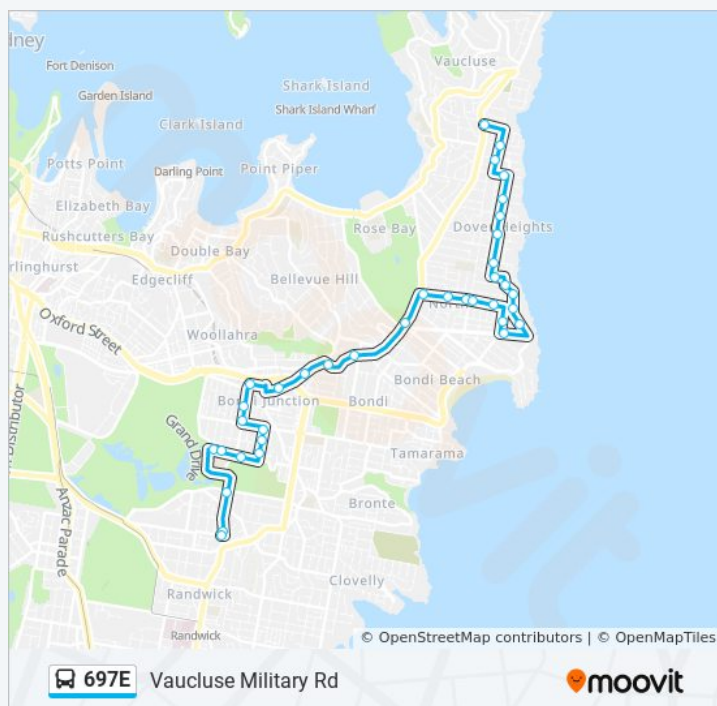

Peel St at George St

Lancaster Rd opp Dudley Page Reserve

Military Rd at Weonga Rd

Military Rd at Blake St

Military Rd at Dover Rd

Murriverie Rd after Mitchell St

Murriverie Rd opp Justus St

Murriverie Rd at Old South Head Rd

Maroubra Junction Public School, Anzac Pde

Anzac Pde before Runic Lane

Direction: South Head Cemetery

50 stops

[VIEW LINE SCHEDULE](#)

Anzac Pde before Runic Lane

Anzac Pde at Snape St

Avoca St after Anzac Pde

Old South Head Rd at Laguna St

Direction: Vaucluse Military Rd

37 stops

[VIEW LINE SCHEDULE](#)

- Stanley St at Avoca St
- Emanuel School, Avoca St
- Avoca St at Darley Rd
- Queens Park Rd after York Rd
- Queens Park Rd at O'Sullivan Lane
- Queens Park Rd opp Queens Park
- Bourke St opp Arnold St
- Bourke St after Cuthbert St
- Bourke St before Birrell St
- Newland St opp Gardiner Lane
- Clementson Park, Newland St
- Bondi Junction Station, Stand G
- Westfield Bondi Junction, Oxford St
- Old South Head Rd before Edgecliff Rd
- Old South Head Rd after Victoria Rd
- Old South Head Rd before Banksia Rd
- Old South Head Rd after O'Sullivan Rd
- Murriverie Rd at Shaw St
- Murriverie Rd at Justus St
- Murriverie Rd at Nancy St
- Murriverie Rd at Hardy St
- Murriverie Rd opp Frederick St
- Wairoa Ave before O'Donnell St
- Blair St after Wairoa Ave
- Military Rd after O'Donnell St
- Military Rd opp Hugh Bamford Reserve
- Military Rd opp Wentworth St
- Military Rd at Loombah Rd

697E bus Info

Direction: Vaucluse Military Rd

Stops: 37

Trip Duration: 45 min

Line Summary:

Military Rd opp Arthur St

Military Rd at Raleigh St

Military Rd at Dover Rd