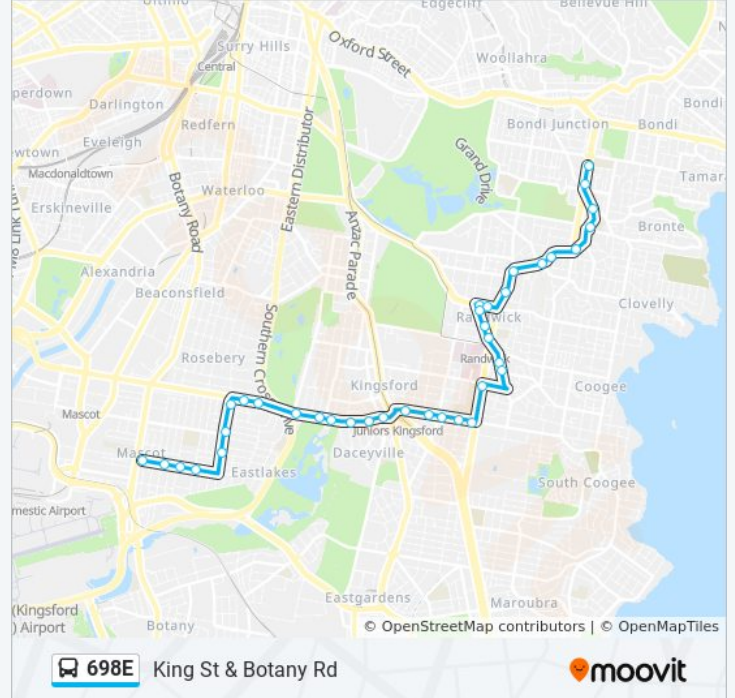

 **698E**

King St & Botany Rd

Get The App

The 698E bus line King St & Botany Rd has one route. For regular weekdays, their operation hours are:

(1) King St & Botany Rd: 15:38

Use the Moovit App to find the closest 698E bus station near you and find out when is the next 698E bus arriving.

Direction: King St & Botany Rd

37 stops

[VIEW LINE SCHEDULE](#)

- Waverley College, Carrington Rd
- Carrington Rd opp St Charles Primary School
- Bronte Rd opp Albion St
- St Catherine's School, Gate 1, Albion St
- Albion St before Carrington Rd
- Frenchmans Rd at Kemmis St
- Frenchmans Rd at Clovelly Rd
- Frenchmans Rd at Avoca St
- Avoca St at Eulalie Ave
- Marcellin College, Alison Rd
- Alison Rd opp Abbey St
- Belmore Rd after Alison Rd
- Royal Randwick Shopping Centre, Belmore Rd
- Belmore Rd at Avoca St
- Perouse Rd at Aeolia St
- Perouse Rd at St Paul St
- Avoca St opp Randwick Girls High School
- Rainbow St opp Randwick Boys High School
- Rainbow St opp Rainbow Street Public School
- Rainbow St opp Paine Reserve
- Rainbow St before Kennedy St
- Rainbow St opp Willis Lane

698E bus Time Schedule

King St & Botany Rd Route Timetable:

Sunday	Not Operational
Monday	15:38
Tuesday	15:38
Wednesday	15:38
Thursday	15:38
Friday	15:38
Saturday	Not Operational

698E bus Info

Direction: King St & Botany Rd

Stops: 37

Trip Duration: 35 min

Line Summary:

Dacey Gardens, Gardeners Rd
Gardeners Rd opp St Spyridon Church
Gardeners Rd before Astrolabe Rd
Gardeners Rd opp Leonard Ave
Gardeners Rd opp Eastern Ave
Gardeners Rd opp Tunstall Ave
Gardeners Rd after Racecourse Pl
Gardeners Rd before Maloney St
Maloney St before Evans Ave
Maloney St opp Coward St
Maloney St at Robinson St
King St at Hicks Ave
L' Estrange Park, King St
King St opp Wellington St
King St before Botany Rd