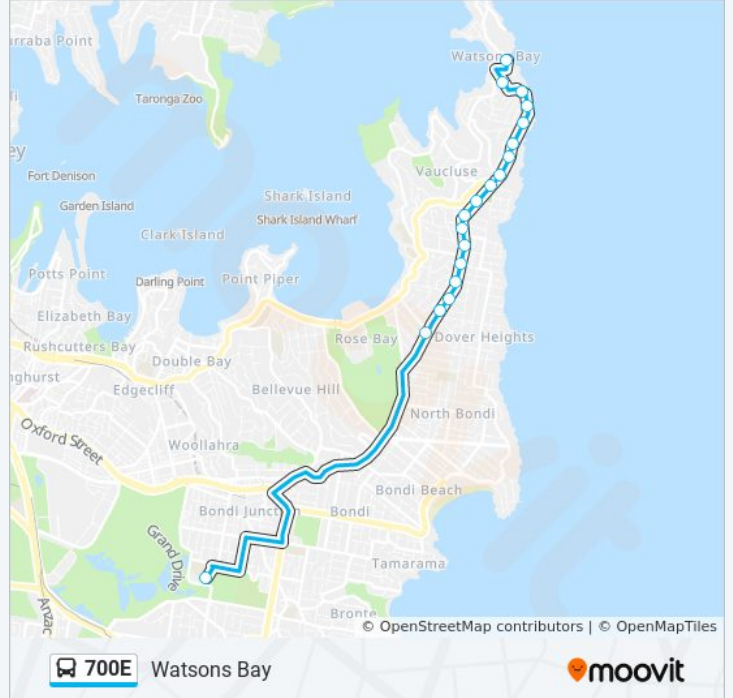

 700E

Watsons Bay

Get The App

The 700E bus line Watsons Bay has one route. For regular weekdays, their operation hours are:

(1) Watsons Bay: 15:48

Use the Moovit App to find the closest 700E bus station near you and find out when is the next 700E bus arriving.

Direction: Watsons Bay

19 stops

[VIEW LINE SCHEDULE](#)

- Moriah College, Baronga Ave
- Old South Head Rd at Dover Rd
- Old South Head Rd opp Roberts St
- Old South Head Rd opp Princess St
- Old South Head Rd opp Lancaster Rd
- Old South Head Rd opp Kobada Rd
- Old South Head Rd at Captain Pipers Rd
- Old South Head Rd at Clarendon St
- Old South Head Rd at Billong Ave
- Old South Head Rd at Laguna St
- Old South Head Rd opp South Head Cemetery
- Old South Head Rd opp Christison Park
- Macquarie Lighthouse, Old South Head Rd
- Old South Head Rd at Georges Rd
- Old South Head Rd after Cambridge Ave
- Old South Head Rd opp Signal Hill Reserve
- Old South Head Rd opp Gap Park
- Old South Head Rd at Salisbury St
- Robertson Park, Military Rd

700E bus Time Schedule

Watsons Bay Route Timetable:

Sunday	Not Operational
Monday	15:48
Tuesday	15:48
Wednesday	15:48
Thursday	15:48
Friday	15:25
Saturday	Not Operational

700E bus Info

Direction: Watsons Bay

Stops: 19

Trip Duration: 38 min

Line Summary:

700E bus time schedules and route maps are available in an offline PDF at moovitapp.com. Use the [Moovit App](#) to see live bus times, train schedule or subway schedule, and step-by-step directions for all public transit in Sydney.