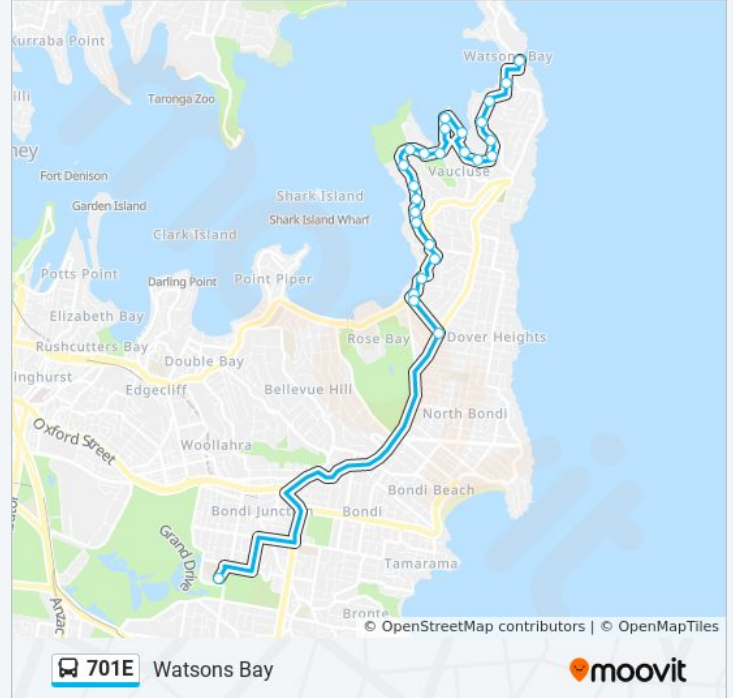

 701E

Watsons Bay

Get The App

The 701E bus line Watsons Bay has one route. For regular weekdays, their operation hours are:

(1) Watsons Bay: 15:45

Use the Moovit App to find the closest 701E bus station near you and find out when is the next 701E bus arriving.

Direction: Watsons Bay

26 stops

[VIEW LINE SCHEDULE](#)

- Moriah College, Baronga Ave
- Old South Head Rd at Dover Rd
- Dover Rd at New South Head Rd
- New South Head Rd at Caledonian Rd
- New South Head Rd at Dumaresq Rd
- Kambala School, New South Head Rd
- New South Head near Vacluse
- Vacluse Rd opp Gilliver Ave
- Vacluse Rd at Queens Ave
- Vacluse Rd after Carrara Rd
- Vacluse Rd before Tingara Ave
- Strickland House, Vacluse Rd
- Nielsen Park, Vacluse Rd
- Wentworth Rd opp Olola Ave
- Vacluse Park, Wentworth Rd
- Wentworth Rd opp Chapel Rd
- Wentworth Rd at Fitzwilliam Rd
- Fitzwilliam Rd at Parsley Rd
- Fitzwilliam Rd opp Burrabirra Ave
- Fitzwilliam Rd at Hopetoun Ave
- Hopetoun Ave after Village Lower Rd
- Hopetoun Ave before The Crescent

701E bus Time Schedule

Watsons Bay Route Timetable:

Sunday	Not Operational
Monday	15:45
Tuesday	15:45
Wednesday	15:45
Thursday	15:45
Friday	15:25
Saturday	Not Operational

701E bus Info

Direction: Watsons Bay

Stops: 26

Trip Duration: 42 min

Line Summary:

Hopetoun Ave at Sassafras Lane
Hopetoun Ave before The Crescent
Hopetoun Ave at Salisbury St
Robertson Park, Military Rd

701E bus time schedules and route maps are available in an offline PDF at moovitapp.com. Use the [Moovit App](#) to see live bus times, train schedule or subway schedule, and step-by-step directions for all public transit in Sydney.