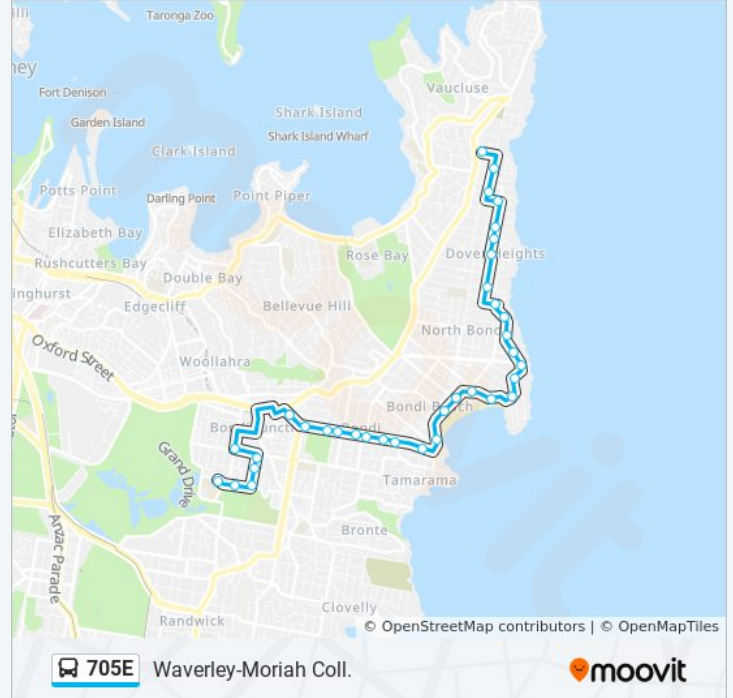

The 705E bus line (Vaucluse Military Rd) has 2 routes. For regular weekdays, their operation hours are:

(1) Vaucluse Military Rd: 15:25 - 15:52(2) Waverley-Moriah Coll.: 07:11

Use the Moovit App to find the closest 705E bus station near you and find out when is the next 705E bus arriving.

**Direction: Vaucluse Military Rd**

35 stops

[VIEW LINE SCHEDULE](#)

- Moriah College, Baronga Ave
- Queens Park Rd opp Queens Park
- Bourke St opp Arnold St
- Bourke St after Cuthbert St
- Bourke St before Birrell St
- Birrell St opp War Memorial Hospital
- Bondi Rd opp Waverley Council Chambers
- Bondi Rd opp Waverley Oval
- Bondi Rd at Penkivil St
- Bondi Rd at Ocean St North
- Bondi Rd at Wellington St
- Bondi Rd at Imperial Ave
- Bondi Rd at Castlefield St
- Bondi Rd opp Dudley St
- Campbell Pde opp South Bondi Beach
- Campbell Pde at Lamrock Ave
- Bondi Beach, Campbell Pde, Stand C
- Bondi Beach Public School, Campbell Pde
- Campbell Pde opp North Bondi Beach
- North Bondi Shops, Campbell Pde, Stand C
- Military Rd after Wallis Pde
- Military Rd at Blair St

**705E bus Info**

**Direction:** Vaucluse Military Rd

**Stops:** 35

**Trip Duration:** 35 min

**Line Summary:**

Military Rd after O'Donnell St

Military Rd opp Hugh Bamford Reserve

Military Rd opp Wentworth St

Newland St at Birrell St

Bourke St after Birrell St

Bourke St at Cuthbert St

Bourke St at Queens Park Rd

Queens Park, Queens Park Rd

Moriah College, Queens Park Rd

705E bus time schedules and route maps are available in an offline PDF at [moovitapp.com](https://moovitapp.com). Use the [Moovit App](#) to see live bus times, train schedule or subway schedule, and step-by-step directions for all public transit in Sydney.