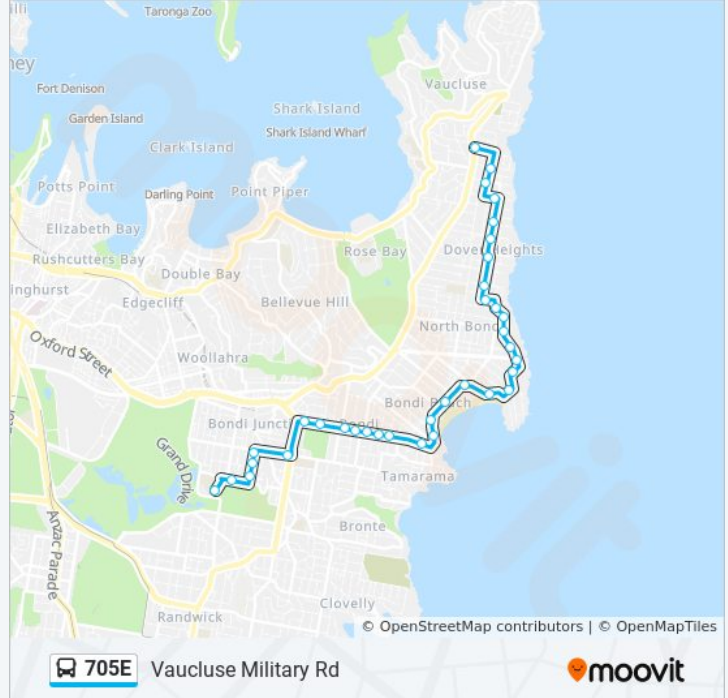

**Direction: Vaucluse Military Rd**

35 stops

[VIEW LINE SCHEDULE](#)

- Moriah College, Baronga Ave
- Queens Park Rd opp Queens Park
- Bourke St opp Arnold St
- Bourke St after Cuthbert St
- Bourke St before Birrell St
- Birrell St opp War Memorial Hospital
- Bondi Rd opp Waverley Council Chambers
- Bondi Rd opp Waverley Oval
- Bondi Rd at Penkivil St
- Bondi Rd at Ocean St North
- Bondi Rd at Wellington St
- Bondi Rd at Imperial Ave
- Bondi Rd at Castlefield St
- Bondi Rd opp Dudley St
- Campbell Pde opp South Bondi Beach
- Campbell Pde at Lamrock Ave
- Bondi Beach, Campbell Pde, Stand C
- Bondi Beach Public School, Campbell Pde
- Campbell Pde opp North Bondi Beach
- North Bondi Shops, Campbell Pde, Stand C
- Military Rd after Wallis Pde
- Military Rd at Blair St

**705E bus Info**

**Direction:** Vaucluse Military Rd

**Stops:** 35

**Trip Duration:** 35 min

**Line Summary:**

Military Rd after O'Donnell St

Military Rd opp Hugh Bamford Reserve

Military Rd opp Wentworth St

Military Rd at Oceanview Ave

Military Rd at Old South Head Rd

**Direction: Waverley-Moriah Coll.**

35 stops

[VIEW LINE SCHEDULE](#)

Kimberley Reserve, Military Rd

Military Rd at Oceanview Ave

Peel St at George St

**Stops:** 35

**Trip Duration:** 33 min

**Line Summary:**

Campbell Pde opp Bondi Beach Public School

Campbell Pde opp Curlewis St

Bondi Beach, Campbell Pde, Stand A

South Bondi Beach, Campbell Pde

Bondi Rd at Dudley St