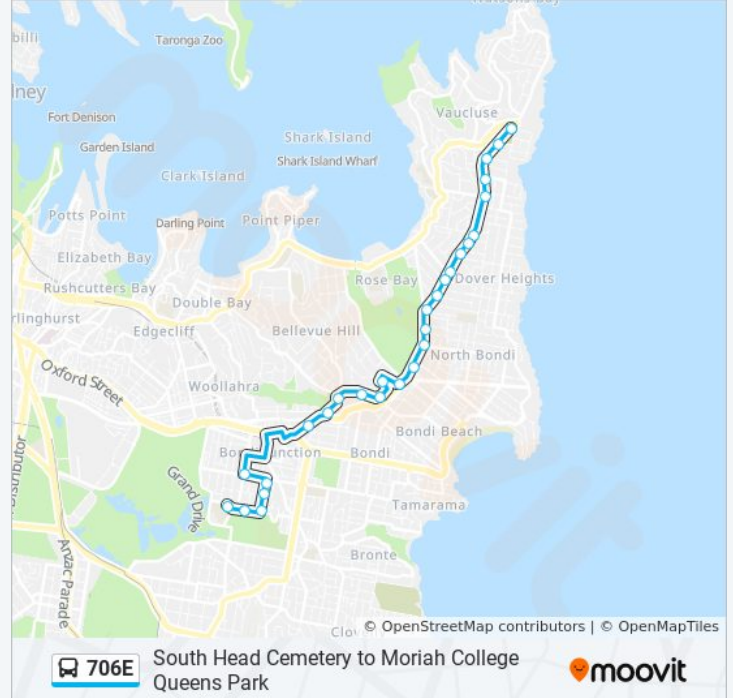

Use the Moovit App to find the closest 706E bus station near you and find out when is the next 706E bus arriving.

Direction: South Head Cemetery

27 stops

[VIEW LINE SCHEDULE](#)

- Moriah College, Baronga Ave
- Queens Park Rd opp Queens Park
- Bourke St opp Arnold St
- Bourke St after Cuthbert St
- Bourke St before Birrell St
- Birrell St opp War Memorial Hospital
- Old South Head Rd before Edgecliff Rd
- Victoria Rd after Old South Head Rd
- Victoria Rd opp Bellevue Hill Public School
- Birriga Rd opp Banksia Rd
- Birriga Rd at Bennelong Cres
- Birriga Rd at Bundarra Rd
- Birriga Rd before O'Sullivan Rd
- Old South Head Rd after O'Sullivan Rd
- Old South Head Rd opp Roe St
- Old South Head Rd opp Chaleyer St
- Old South Head Rd at Wilberforce Ave
- Old South Head Rd at Dover Rd
- Old South Head Rd opp Roberts St
- Old South Head Rd opp Princess St
- Old South Head Rd opp Lancaster Rd

706E bus Info

Direction: Waverley-Moriah Coll.

Stops: 28

Trip Duration: 28 min

Line Summary:

Birriga Rd at Banksia Rd

Bellevue Hill Public School, Victoria Rd

Victoria Rd at Old South Head Rd

Old South Head Rd at Paul St

Newland St at Birrell St

Bourke St after Birrell St

Bourke St at Cuthbert St

Bourke St at Queens Park Rd

Queens Park, Queens Park Rd

Moriah College, Queens Park Rd

706E bus time schedules and route maps are available in an offline PDF at moovitapp.com. Use the [Moovit App](#) to see live bus times, train schedule or subway schedule, and step-by-step directions for all public transit in Sydney.