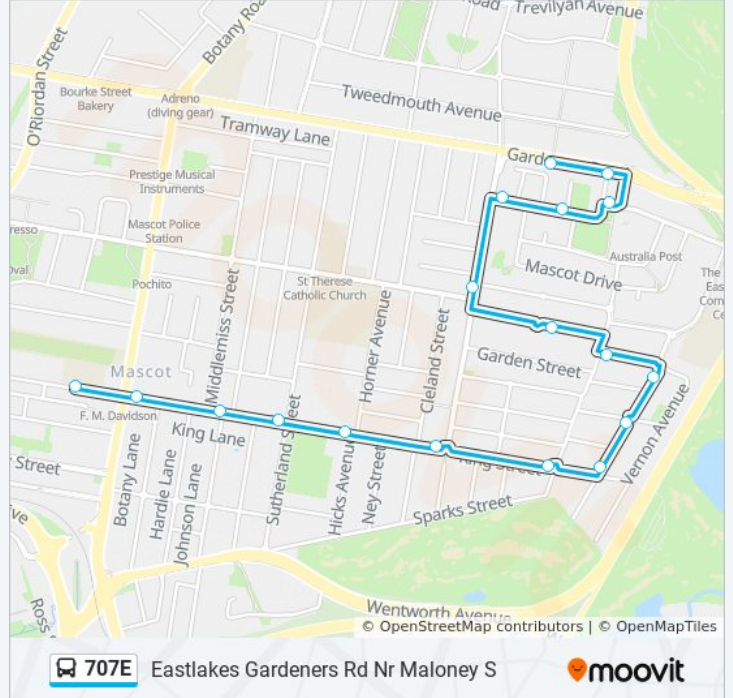

### Direction: Eastlakes Gardeners Rd Nr Maloney S

18 stops

[VIEW LINE SCHEDULE](#)

- Mascot Public School, King St
- King St at Botany Rd
- King St opp Alfred St
- King St opp L' Estrange Park
- King St opp Hicks Ave
- King St at Maloney St
- King St at St Helena Pde
- Florence Ave at King St
- Florence Ave at O'Connor St
- Florence Ave opp Vernon Ave
- Lismore St at St Helena Pde
- George St after St Helena Pde
- Maloney St at Coward St
- Evans Ave at Maloney St
- Evans Ave at Dalby Pl
- Evans Ave opp Eastlakes Shopping Centre
- Gardeners Rd after Racecourse Pl
- Gardeners Rd before Maloney St

### 707E bus Info

**Direction:** Eastlakes Gardeners Rd Nr Maloney S

**Stops:** 18

**Trip Duration:** 15 min

**Line Summary:**

### Direction: Mascot PS

16 stops

[VIEW LINE SCHEDULE](#)

Racecourse Pl opp Eastlakes Shopping Centre

Jack Munday Reserve, Evans Ave

Evans Ave at Maloney St

Maloney St opp Coward St

George St after Maloney St

George St after St Helena Pde

Lismore St at Florence Ave

Florence Ave at O'Connor St

Florence Ave at King St

King St at St Helena Pde

King St at Maloney St

King St at Hicks Ave

L' Etrange Park, King St