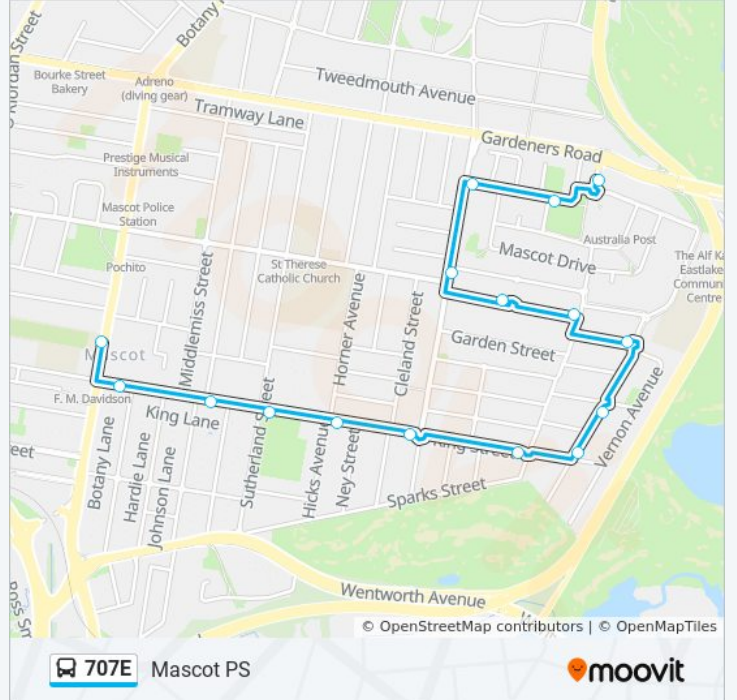

### Direction: Eastlakes Gardeners Rd Nr Maloney S

18 stops

[VIEW LINE SCHEDULE](#)

- Mascot Public School, King St
- King St at Botany Rd
- King St opp Alfred St
- King St opp L' Estrange Park
- King St opp Hicks Ave
- King St at Maloney St
- King St at St Helena Pde
- Florence Ave at King St
- Florence Ave at O'Connor St
- Florence Ave opp Vernon Ave
- Lismore St at St Helena Pde
- George St after St Helena Pde
- Maloney St at Coward St
- Evans Ave at Maloney St
- Evans Ave at Dalby Pl
- Evans Ave opp Eastlakes Shopping Centre
- Gardeners Rd after Racecourse Pl
- Gardeners Rd before Maloney St

### 707E bus Info

**Direction:** Eastlakes Gardeners Rd Nr Maloney S

**Stops:** 18

**Trip Duration:** 15 min

**Line Summary:**

### Direction: Mascot PS

16 stops

[VIEW LINE SCHEDULE](#)

Racecourse Pl opp Eastlakes Shopping Centre

Jack Munday Reserve, Evans Ave

Evans Ave at Maloney St

Maloney St opp Coward St

George St after Maloney St

### 707E bus Info

**Direction:** Mascot PS

**Stops:** 16

**Trip Duration:** 11 min

**Line Summary:**

707E bus time schedules and route maps are available in an offline PDF at [moovitapp.com](https://moovitapp.com). Use the [Moovit App](#) to see live bus times, train schedule or subway schedule, and step-by-step directions for all public transit in Sydney.