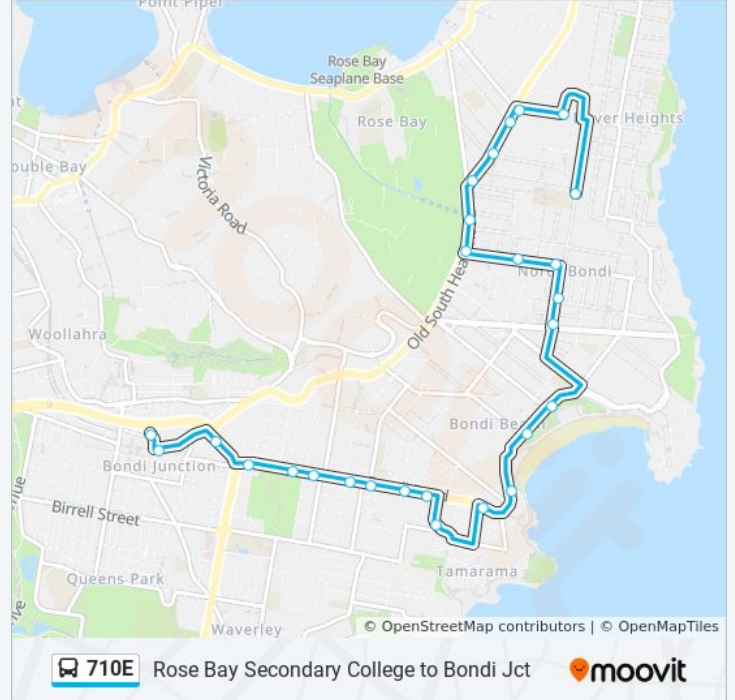

Bondi Rd before Park Pde

Waverley Oval, Bondi Rd

Waverley Council Chambers, Bondi Rd

Fingleton Reserve, Bondi Rd

Westfield Bondi Junction, Oxford St, Stand A

Bondi Junction Station, Stand P

710E bus time schedules and route maps are available in an offline PDF at moovitapp.com. Use the Moovit App to see live bus times, train schedule or subway schedule, and step-by-step directions for all public transit in Sydney.

© 2024 Moovit - All Rights Reserved