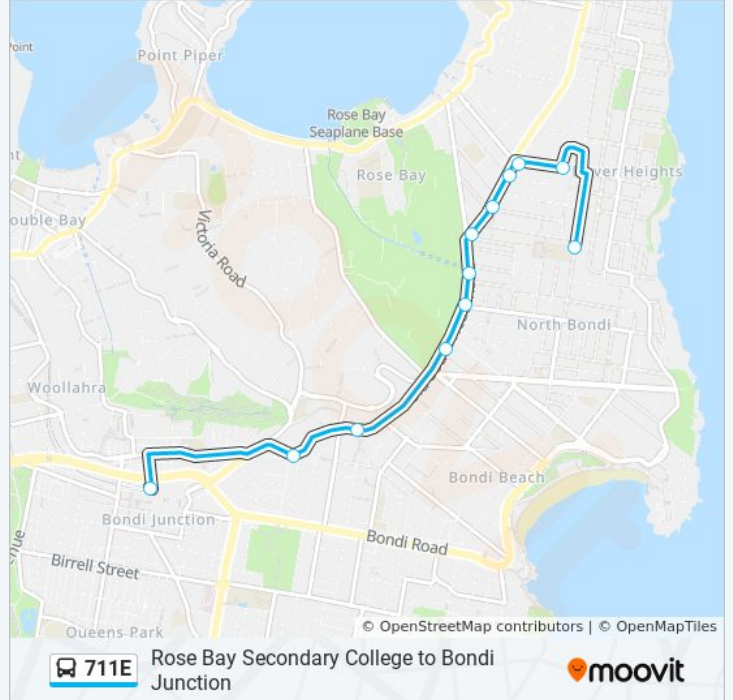

711E bus time schedules and route maps are available in an offline PDF at moovitapp.com. Use the [Moovit App](#) to see live bus times, train schedule or subway schedule, and step-by-step directions for all public transit in Sydney.

[About Moovit](#) • [MaaS Solutions](#) • [Supported Countries](#) • [Mooviter Community](#)

© 2024 Moovit - All Rights Reserved

Check Live Arrival Times