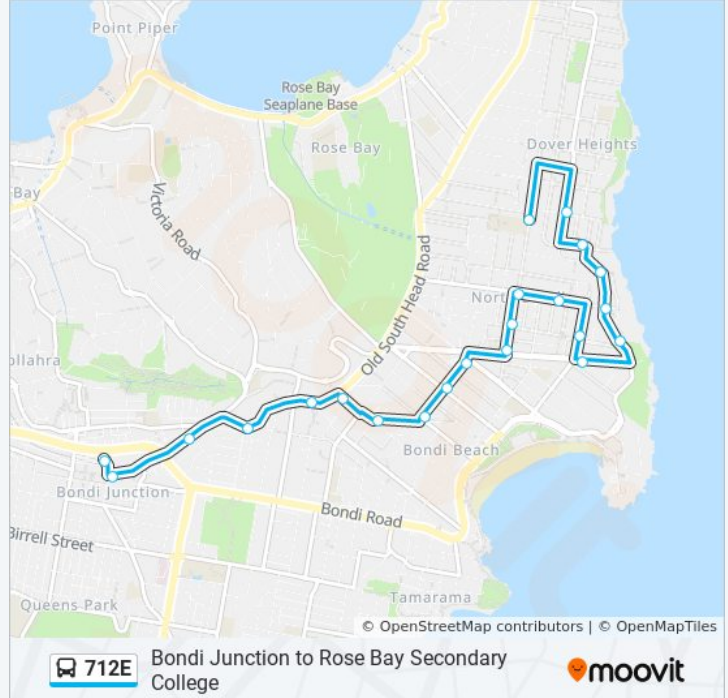

The 712E bus line (Bondi Junction to Rose Bay Secondary College) has 2 routes. For regular weekdays, their operation hours are:

(1) Bondi Junction: 15:10(2) Rose Bay Sc: 08:24

Use the Moovit App to find the closest 712E bus station near you and find out when is the next 712E bus arriving.

Direction: Bondi Junction

22 stops

[VIEW LINE SCHEDULE](#)

- Rose Bay Secondary College, Stand 2, Hardy St
- Military Rd at Raleigh St
- Military Rd after Arthur St
- Military Rd at Wentworth St
- Hugh Bamford Reserve, Military Rd
- Military Rd opp O'Donnell St
- Blair St before Wairoa Ave
- Wairoa Ave at O'Donnell St
- Murriverie Rd at Knowles Ave
- Murriverie Rd at Mitchell St
- Mitchell St at O'Donnell St
- Reddam House School, Blair St
- Glenayr Ave at Warners Ave
- Glenayr Ave at Curlewis St
- Glenayr Ave at Hall St
- O'Brien St at Barracluff Ave
- O'Brien St before Old South Head Rd
- Old South Head Rd before Penkivil St
- Old South Head Rd after Flood St
- Old South Head Rd at Paul St
- Westfield Bondi Junction, Oxford St, Stand A

712E bus Info

Direction: Bondi Junction

Stops: 22

Trip Duration: 20 min

Line Summary:

Bondi Junction Station, Stand P

Direction: Rose Bay Sc

13 stops

[VIEW LINE SCHEDULE](#)

- Bondi Junction Station, Stand M
- Westfield Bondi Junction, Oxford St
- Old South Head Rd before Edgecliff Rd
- Old South Head Rd after Victoria Rd
- Old South Head Rd before Banksia Rd
- O'Brien St at Simpson St
- O'Brien St opp Barracluff Ave
- Glenayr Ave at Hall St
- Glenayr Ave at Curlewis St
- Glenayr Ave opp Warners Ave
- Galilee Primary School, Blair St
- Mitchell St at O'Donnell St
- Rose Bay Secondary College, Stand 2, Hardy St