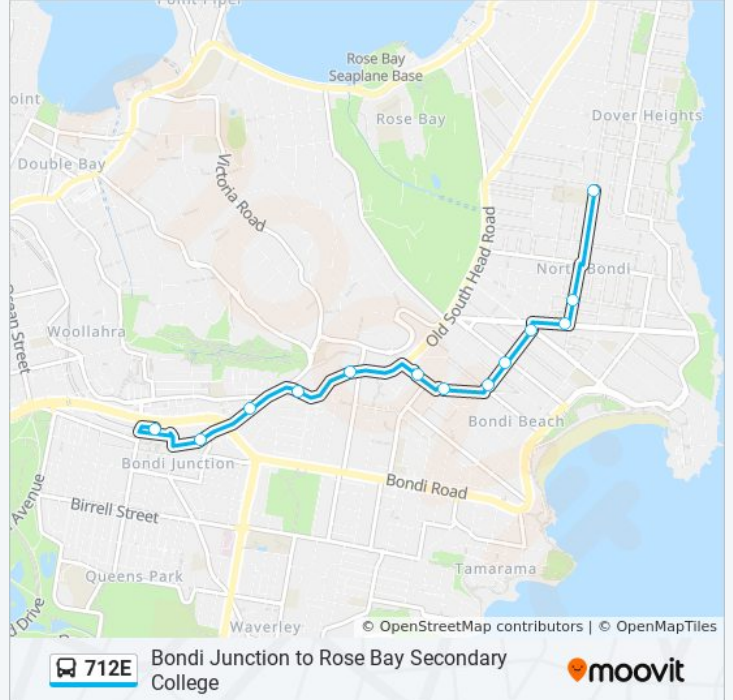

Direction: Bondi Junction

22 stops

[VIEW LINE SCHEDULE](#)

- Rose Bay Secondary College, Stand 2, Hardy St
- Military Rd at Raleigh St
- Military Rd after Arthur St
- Military Rd at Wentworth St
- Hugh Bamford Reserve, Military Rd
- Military Rd opp O'Donnell St
- Blair St before Wairoa Ave
- Wairoa Ave at O'Donnell St
- Murriverie Rd at Knowles Ave
- Murriverie Rd at Mitchell St
- Mitchell St at O'Donnell St
- Reddam House School, Blair St
- Glenayr Ave at Warners Ave
- Glenayr Ave at Curlewis St
- Glenayr Ave at Hall St
- O'Brien St at Barracluff Ave
- O'Brien St before Old South Head Rd
- Old South Head Rd before Penkivil St
- Old South Head Rd after Flood St
- Old South Head Rd at Paul St
- Westfield Bondi Junction, Oxford St, Stand A

712E bus Info

Direction: Bondi Junction

Stops: 22

Trip Duration: 20 min

Line Summary:

Bondi Junction Station, Stand P

Direction: Rose Bay Sc

13 stops

[VIEW LINE SCHEDULE](#)

- Bondi Junction Station, Stand M
- Westfield Bondi Junction, Oxford St
- Old South Head Rd before Edgecliff Rd
- Old South Head Rd after Victoria Rd
- Old South Head Rd before Banksia Rd
- O'Brien St at Simpson St
- O'Brien St opp Barracluff Ave
- Glenayr Ave at Hall St
- Glenayr Ave at Curlewis St
- Glenayr Ave opp Warners Ave
- Galilee Primary School, Blair St
- Mitchell St at O'Donnell St
- Rose Bay Secondary College, Stand 2, Hardy St

Direction: Rose Bay Sc

Stops: 13

Trip Duration: 19 min

Line Summary:

712E bus time schedules and route maps are available in an offline PDF at moovitapp.com. Use the [Moovit App](#) to see live bus times, train schedule or subway schedule, and step-by-step directions for all public transit in Sydney.