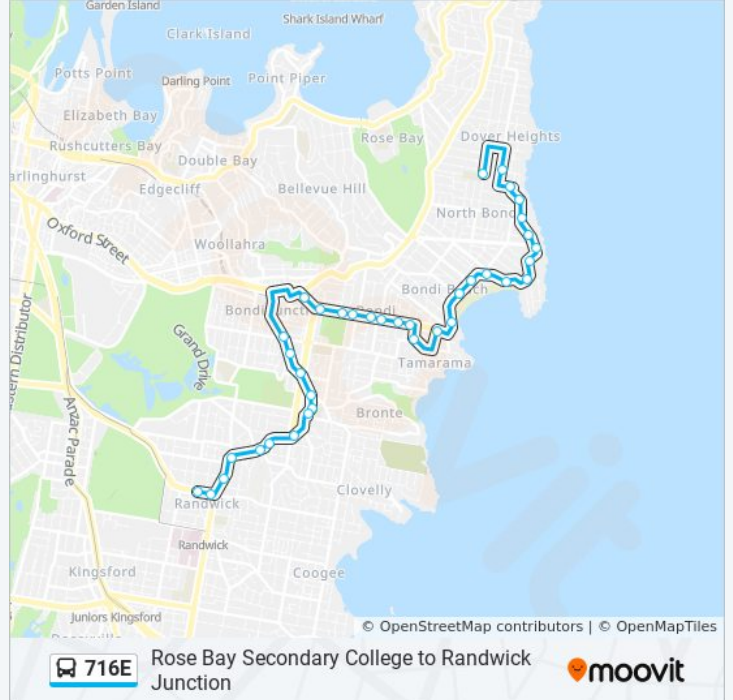

Use the Moovit App to find the closest 716E bus station near you and find out when is the next 716E bus arriving.

**Direction: Randwick Junction**

37 stops

[VIEW LINE SCHEDULE](#)

- Rose Bay Secondary College, Stand 2, Hardy St
- Military Rd at Raleigh St
- Military Rd after Arthur St
- Military Rd at Wentworth St
- Hugh Bamford Reserve, Military Rd
- Military Rd opp O'Donnell St
- Military Rd opp Blair St
- Military Rd opp Wallis Pde
- North Bondi Shops, Campbell Pde, Stand A
- North Bondi Beach, Campbell Pde
- Campbell Pde opp Bondi Beach Public School
- Campbell Pde opp Curlewis St
- Bondi Beach, Campbell Pde, Stand A
- South Bondi Beach, Campbell Pde
- Bondi Rd at Dudley St
- Denham St at Fletcher St
- Bondi Rd opp Castlefield St
- Bondi Rd at Imperial Ave
- Bondi Rd opp Wellington St
- Bondi Rd at Ocean St South
- Bondi Rd before Park Pde

**Stops:** 37

**Trip Duration:** 36 min

**Line Summary:**

Waverley Oval, Bondi Rd

Waverley Council Chambers, Bondi Rd

Fingleton Reserve, Bondi Rd

Bronte Rd at Birrell St

Bronte Rd opp Waverley Public School

Bronte Rd at Carrington Rd

Bronte Rd opp Albion St

St Catherine's School, Gate 2, Albion St

St Catherine's School, Gate 1, Albion St

Albion St before Carrington Rd

Frenchmans Rd at Kemmis St

Frenchmans Rd at Clovelly Rd

Frenchmans Rd at Avoca St

Avoca St at Eulalie Ave

Alison Rd at Greenstead Lane

Alison Rd opp Abbey St

716E bus time schedules and route maps are available in an offline PDF at [moovitapp.com](https://moovitapp.com). Use the [Moovit App](#) to see live bus times, train schedule or subway schedule, and step-by-step directions for all public transit in Sydney.