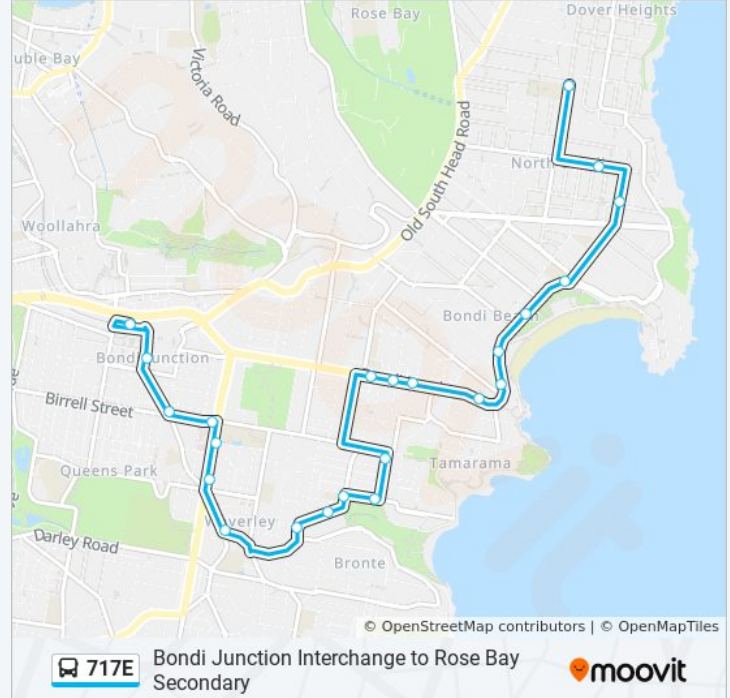

Bondi Junction Interchange to Rose Bay Secondary

Get The App

The 717E bus line Bondi Junction Interchange to Rose Bay Secondary has one route. For regular weekdays, their operation hours are:

(1) Rose Bay Sc: 08:08

Use the Moovit App to find the closest 717E bus station near you and find out when is the next 717E bus arriving.

Direction: Rose Bay Sc

23 stops

[VIEW LINE SCHEDULE](#)

- Bondi Junction Station, Stand M
- Bronte Rd at Gray St
- Bronte Rd at Birrell St
- Birrell St opp War Memorial Hospital
- Waverley College, Carrington Rd
- Carrington Rd opp St Charles Primary School
- Bronte Rd opp Albion St
- Murray St at Gibson St
- The Sydney Clinic, Murray St
- Bronte Public School, Murray St
- Hewlett St at Alfred St
- Alfred St at Birrell St
- Bondi Rd at Wellington St
- Bondi Rd at Imperial Ave
- Bondi Rd at Castlefield St
- Bondi Rd opp Dudley St
- Campbell Pde opp South Bondi Beach
- Campbell Pde at Lamrock Ave
- Bondi Beach, Campbell Pde, Stand C
- Bondi Beach Public School, Campbell Pde
- Wairoa Ave at O'Donnell St

717E bus Time Schedule

Rose Bay Sc Route Timetable:

Sunday	Not Operational
Monday	08:08
Tuesday	08:08
Wednesday	Not Operational
Thursday	Not Operational
Friday	Not Operational
Saturday	Not Operational

717E bus Info

Direction: Rose Bay Sc

Stops: 23

Trip Duration: 32 min

Line Summary:

Murriverie Rd at Knowles Ave

Rose Bay Secondary College, Stand 2, Hardy St

717E bus time schedules and route maps are available in an offline PDF at moovitapp.com. Use the [Moovit App](#) to see live bus times, train schedule or subway schedule, and step-by-step directions for all public transit in Sydney.