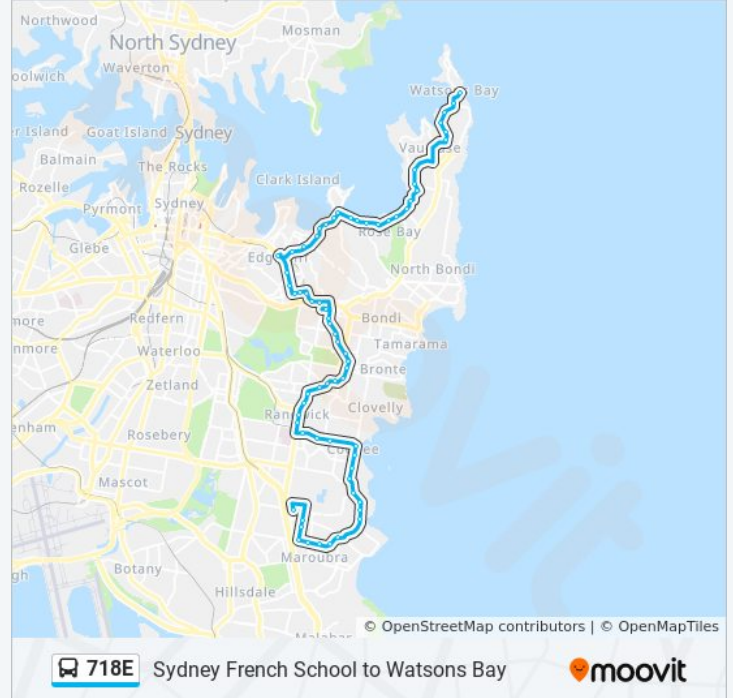

The 718E bus line Sydney French School to Watsons Bay has one route. For regular weekdays, their operation hours are: (1) Watsons Bay: 15:45
Use the Moovit App to find the closest 718E bus station near you and find out when is the next 718E bus arriving.

Direction: Watsons Bay

67 stops

[VIEW LINE SCHEDULE](#)

- Moverley Rd near The Sydney French School
- Garden St at Storey St
- Garden St near Gale Rd
- Garden St near Maroubra Rd
- Maroubra Rd before Cooper St
- Maroubra Rd at Flower St
- Maroubra Rd before French St
- Malabar Rd opp Nicol Lane
- Malabar Rd opp Mermaid Ave
- Popplewell Park, Malabar Rd
- Malabar Rd at Nymboida St
- Malabar Rd opp Napper St
- Arden St at Malabar Rd
- Arden St opp Neptune St
- Arden St at Carr St
- Arden St at Coogee Bay Rd
- Coogee Public School, Coogee Bay Rd
- Coogee Bay Rd at Dudley St
- Coogee Bay Rd at Perouse Rd
- Avoca St opp Sacred Heart Primary School
- Marcellin College, Avoca St
- St Jude's Anglican Church, Avoca St

Bondi Junction Station, Stand M

Edgecliff Rd opp Magney St

Edgecliff Rd at Leswell St

Edgecliff Rd before Queen St

Queen St after Nelson St

Queen St before Ocean St

Ocean St opp Wellington St

Ocean St before Jersey Rd

New South Head Rd at Wunulla Rd

New South Head Rd opp Cranbrook Rd

New South Head Rd opp Salisbury Rd

New South Head Rd opp O'Sullivan Rd

New South Head Rd opp Elanora St

Rose Bay RSL Club, New South Head Rd