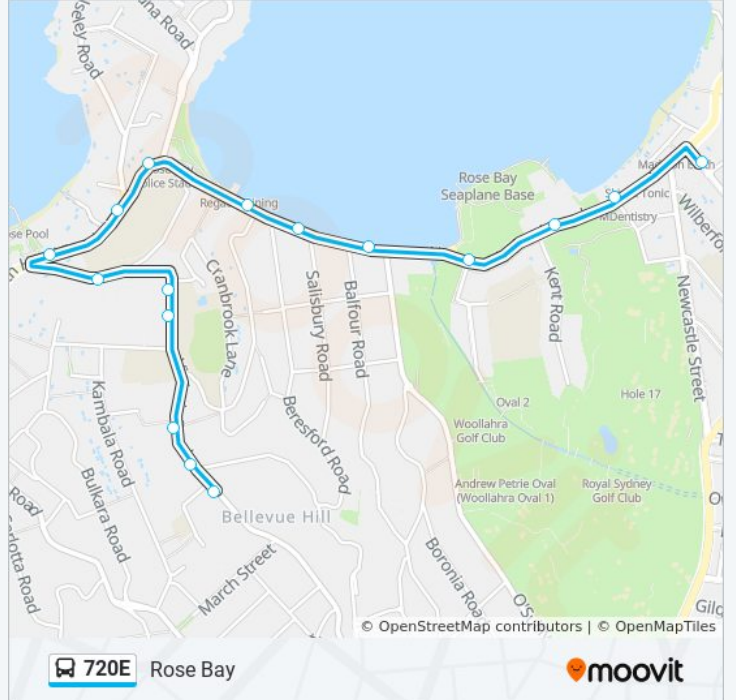

720E bus time schedules and route maps are available in an offline PDF at moovitapp.com. Use the [Moovit App](#) to see live bus times, train schedule or subway schedule, and step-by-step directions for all public transit in Sydney.

[About Moovit](#) • [MaaS Solutions](#) • [Supported Countries](#) • [Mooviter Community](#)

© 2024 Moovit - All Rights Reserved

Check Live Arrival Times