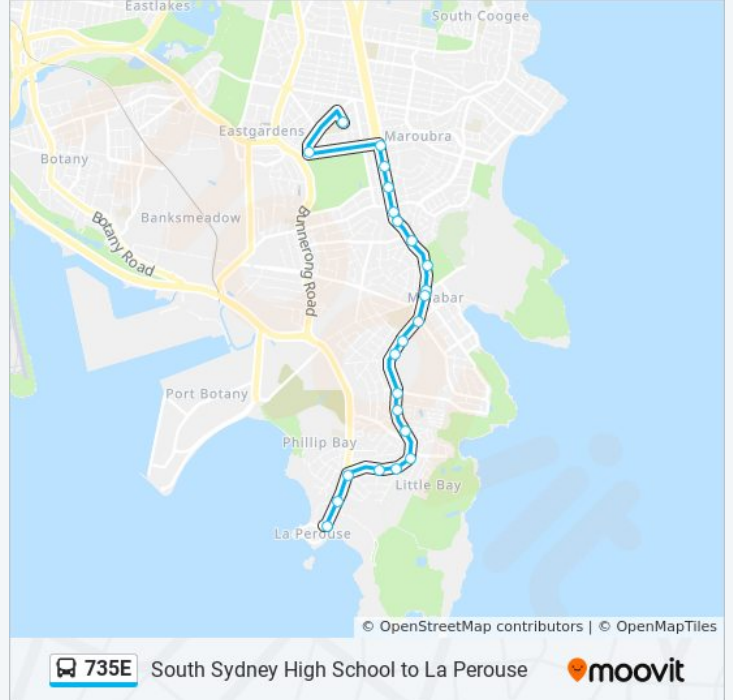

 **735E**

South Sydney High School to La Perouse

Get The App

The 735E bus line South Sydney High School to La Perouse has one route. For regular weekdays, their operation hours are:

(1) La Perouse: 15:28

Use the Moovit App to find the closest 735E bus station near you and find out when is the next 735E bus arriving.

Direction: La Perouse

23 stops

[VIEW LINE SCHEDULE](#)

- South Sydney High School, Paine St
- Walsh Ave at Fitzgerald Ave
- Anzac Pde at Fitzgerald Ave
- Anzac Pde before Minneapolis Cres
- Anzac Pde opp Murray St
- Anzac Pde opp Memorial Reserve
- St Spyridon College, Anzac Pde
- Anzac Pde opp Kain Ave
- Pioneers Park, Anzac Pde
- Anzac Pde before Franklin St
- Anzac Pde near Franklin St
- Anzac Pde opp Matraville Sports HS
- Anzac Pde after Mitchell St
- Long Bay Correctional Complex, Anzac Pde
- Anzac Pde after Bilga Cres
- Anzac Pde after Cawood Ave
- Anzac Pde after Gubbuteh Rd
- Anzac Pde after Pine Ave
- Anzac Pde at Jennifer St
- Anzac Pde at Budd Ave
- Anzac Pde at Bunnerong Rd

735E bus Time Schedule

La Perouse Route Timetable:

Sunday	Not Operational
Monday	15:28
Tuesday	14:43
Wednesday	15:28
Thursday	15:28
Friday	15:28
Saturday	Not Operational

735E bus Info

Direction: La Perouse

Stops: 23

Trip Duration: 16 min

Line Summary:

Botany Bay National Park, Anzac Pde

Anzac Pde Terminus

735E bus time schedules and route maps are available in an offline PDF at moovitapp.com. Use the Moovit App to see live bus times, train schedule or subway schedule, and step-by-step directions for all public transit in Sydney.