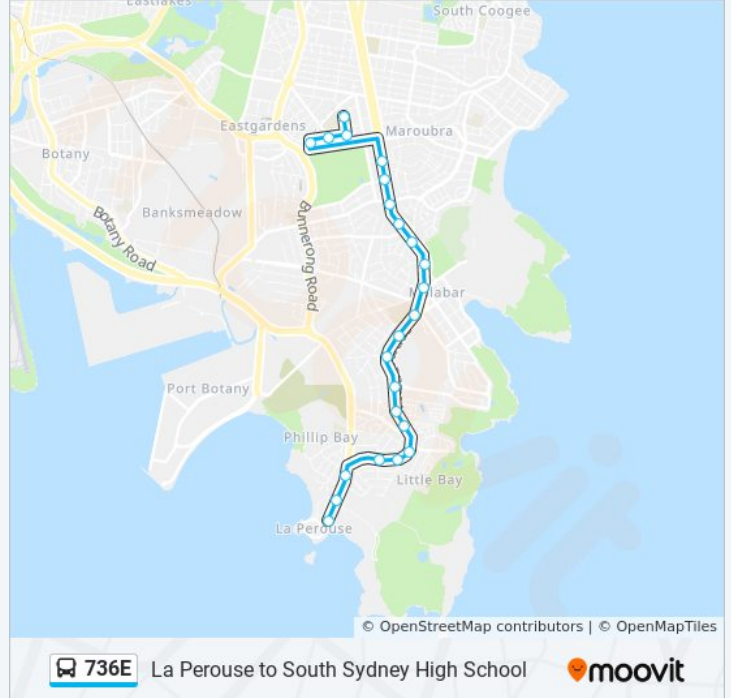

The 736E bus line La Perouse to South Sydney High School has one route. For regular weekdays, their operation hours are:

(1) South Sydney HS: 08:19

Use the Moovit App to find the closest 736E bus station near you and find out when is the next 736E bus arriving.

**Direction: South Sydney HS**

23 stops

[VIEW LINE SCHEDULE](#)

- Anzac Pde Terminus
- Anzac Pde after Goorawahl Ave
- Anzac Pde before Canara Ave
- Anzac Pde opp Budd Ave
- Anzac Pde opp Jennifer St
- Anzac Pde opp Pine Ave
- Anzac Pde after Little Bay Rd
- Anzac Pde near Nyan St
- Anzac Pde at Kenny Ave
- Anzac Pde at Forrest St
- Anzac Pde before Mitchell St
- Matraville Sports HS, Anzac Pde
- Anzac Pde after Lawson St
- Anzac Pde at Hillary Pde
- Anzac Pde at Kain Ave
- Anzac Pde opp St Spyridon College
- Memorial Reserve, Anzac Pde
- Anzac Pde at Murray St
- Anzac Pde at Wade St
- Walsh Ave at Donovan Ave
- Donovan Ave after Wild St

**736E bus Info**

**Direction:** South Sydney HS

**Stops:** 23

**Trip Duration:** 18 min

**Line Summary:**

Donovan Ave at Paine St

South Sydney High School, Paine St

736E bus time schedules and route maps are available in an offline PDF at [moovitapp.com](https://moovitapp.com). Use the [Moovit App](#) to see live bus times, train schedule or subway schedule, and step-by-step directions for all public transit in Sydney.