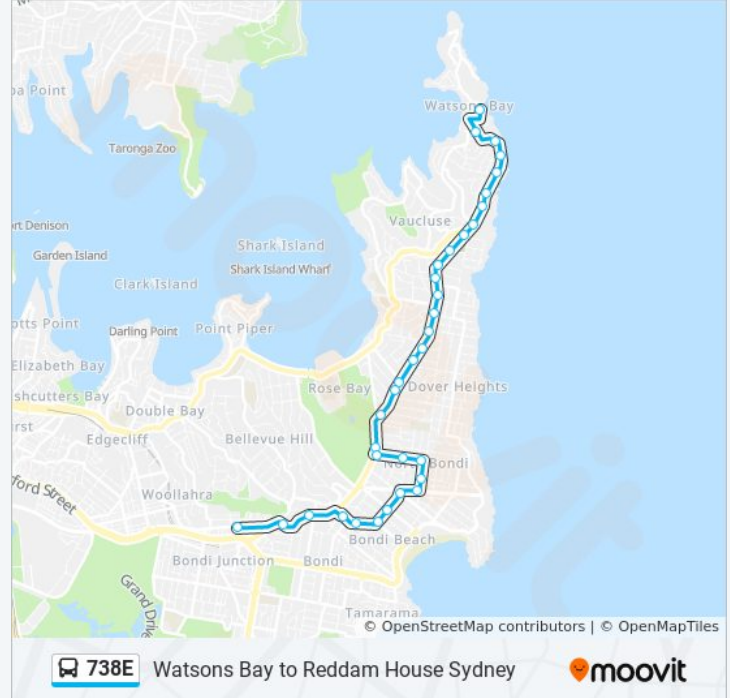

Use the Moovit App to find the closest 738E bus station near you and find out when is the next 738E bus arriving.

Direction: Watsons Bay

34 stops

[VIEW LINE SCHEDULE](#)

Edgecliff Rd opp Reddam House School

Sunday	Not Operational
Monday	15:48
Tuesday	15:48
Wednesday	15:48
Thursday	15:48
Friday	15:00
Saturday	Not Operational

738E bus Info

Direction: Watsons Bay

Stops: 34

Trip Duration: 26 min

Line Summary:

Old South Head Rd at Captain Pipers Rd
 Old South Head Rd at Clarendon St
 Old South Head Rd at Billong Ave
 Old South Head Rd at Laguna St
 Old South Head Rd opp South Head Cemetery
 Old South Head Rd opp Christison Park
 Macquarie Lighthouse, Old South Head Rd
 Old South Head Rd at Georges Rd
 Old South Head Rd after Cambridge Ave
 Old South Head Rd opp Signal Hill Reserve
 Old South Head Rd opp Gap Park
 Old South Head Rd at Salisbury St
 Robertson Park, Military Rd

Direction: Woollahra-Reddam Hse

35 stops

[VIEW LINE SCHEDULE](#)

Military Rd opp Robertson Park
 Old South Head Rd opp Salisbury St
 Gap Park, Old South Head Rd
 Signal Hill Reserve, Old South Head Rd
 Old South Head Rd opp Cambridge Ave
 Old South Head Rd opp Georges Rd
 Old South Head Rd opp Macquarie Lighthouse
 Christison Park, Old South Head Rd
 South Head Cemetery, Old South Head Rd
 Old South Head Rd at Burge St
 Old South Head Rd near Billong Av
 Old South Head Rd at Military Rd
 Old South Head Rd opp Towns Rd
 Old South Head Rd opp Fernleigh Ave
 Old South Head Rd after Princess St
 Old South Head Rd at Roberts St

Stops: 35

Trip Duration: 26 min

Line Summary:

Old South Head Rd at Dover Rd

Old South Head Rd at Beaumont St

Old South Head Rd at Onslow St

Old South Head Rd at The Avenue

Old South Head Rd after Owen St