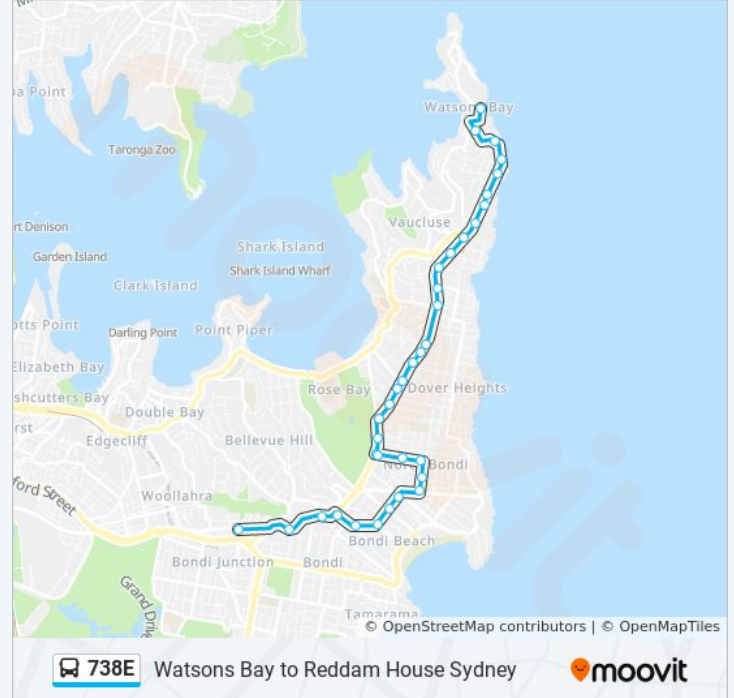

Old South Head Rd at Dover Rd

Old South Head Rd at Beaumont St

Old South Head Rd at Onslow St

Old South Head Rd at The Avenue

Old South Head Rd after Owen St

Old South Head Rd at Murriverie Rd

Murriverie Rd at Shaw St

Murriverie Rd at Justus St

Murriverie Rd at Nancy St

Mitchell St at O'Donnell St

Reddam House School, Blair St

Glenayr Ave at Warners Ave

Glenayr Ave at Curlewis St

Glenayr Ave at Hall St

O'Brien St at Barracluff Ave

O'Brien St before Old South Head Rd

Old South Head Rd before Penkivil St

Old South Head Rd after Flood St

Reddam House School, Edgecliff Rd

738E bus time schedules and route maps are available in an offline PDF at moovitapp.com. Use the Moovit App to see live bus times, train schedule or subway schedule, and step-by-step directions for all public transit in Sydney.

© 2024 Moovit - All Rights Reserved