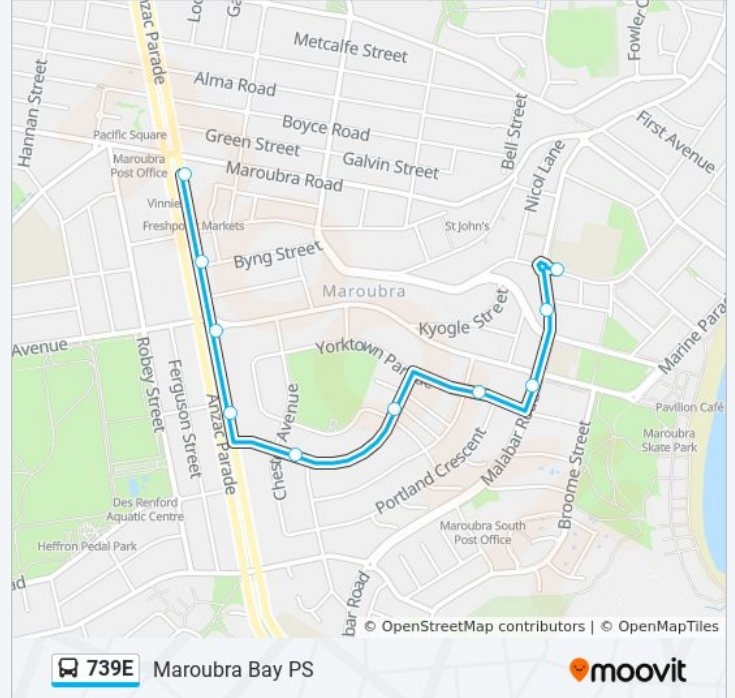

 **739E**

Maroubra Bay PS

Get The App

The 739E bus line Maroubra Bay PS has one route. For regular weekdays, their operation hours are:

(1) Maroubra Bay PS: 08:24

Use the Moovit App to find the closest 739E bus station near you and find out when is the next 739E bus arriving.

Direction: Maroubra Bay PS

30 stops

[VIEW LINE SCHEDULE](#)

- Military Rd before Bunnerong Rd
- Bunnerong Rd at Moorina Ave
- Bunnerong Rd at Partannia Ave
- Bunnerong Rd at Australia Ave
- Bunnerong Rd after Perry St
- Bunnerong Rd opp Daunt Ave
- Bunnerong Rd before Beauchamp Rd
- Bunnerong Rd at Devitt Pl
- Southpoint Shops, Bunnerong Rd
- Bunnerong Rd opp Heffron Park
- Bunnerong Rd at Smith St
- Westfield Eastgardens, Bunnerong Rd, Stand A
- Maroubra Rd after Bunnerong Rd
- Maroubra Rd after Royal St
- Maroubra Rd at Hannan St
- Maroubra Rd at Anzac Pde
- Bowen Library, Anzac Pde
- Anzac Pde at Storey St
- Anzac Pde before Runic Lane
- Maroubra Junction Public School, Anzac Pde
- Anzac Pde at Garden Lane
- Anzac Pde at Byng St

Stops: 30

Trip Duration: 30 min

Line Summary:

Anzac Pde at Fitzgerald Ave

Anzac Pde before Minneapolis Cres

Minneapolis Cres opp Chicago Ave

Minneapolis Cres opp Sims Lane

Yorktown Pde after New Orleans Cres

Malabar Rd at Fitzgerald Ave

Malabar Rd near Mons Av

Duncan St near Maroubra Bay Primary

739E bus time schedules and route maps are available in an offline PDF at moovitapp.com. Use the [Moovit App](#) to see live bus times, train schedule or subway schedule, and step-by-step directions for all public transit in Sydney.