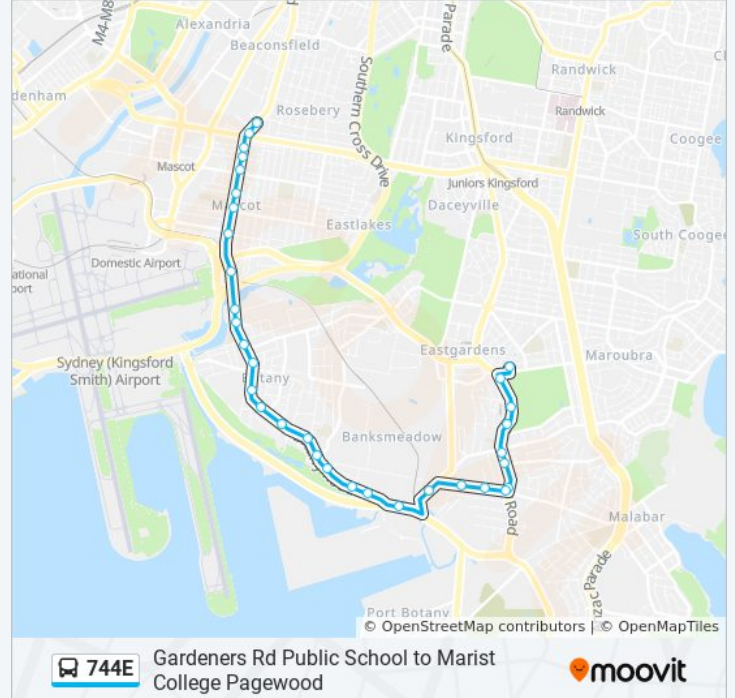

### Direction: Marist/Ola Pagewood

33 stops

[VIEW LINE SCHEDULE](#)

- Botany Rd after Harcourt Pde
- Gardeners Road Public School, Botany Rd
- Botany Rd at Tramway St
- Botany Rd at Rolfe St
- Botany Rd at Coward St
- Botany Rd at Tunbridge St
- Botany Rd before King St
- Mascot Shops, Botany Rd
- Botany Rd at Bronti St
- Botany Rd at Lord St
- Botany Rd at Daphne St
- Botany Shops, Botany Rd
- Botany Rd before Hastings St
- Botany Rd opp McFadyen St
- Botany Rd after Cranbrook St
- Botany Rd opp Livingstone Ave
- Botany Rd before Wilson St
- Botany Rd at Stephen Rd
- Botany Rd opp Dent St
- Botany Rd at Exell St
- Botany Rd after Exell St

### 744E bus Info

**Direction:** Marist/Ola Pagewood

**Stops:** 33

**Trip Duration:** 25 min

**Line Summary:**

Botany Rd after Foreshore Rd

Beauchamp Rd at McPherson St

Perry St opp McCauley St

Perry St before Solander St

Perry St at Bunnerong Rd

Bunnerong Rd after Perry St

Bunnerong Rd opp Daunt Ave

Bunnerong Rd before Beauchamp Rd

Bunnerong Rd at Devitt Pl

Southpoint Shops, Bunnerong Rd

Bunnerong Rd opp Heffron Park

Walsh Ave at Donovan Ave

744E bus time schedules and route maps are available in an offline PDF at [moovitapp.com](https://moovitapp.com). Use the [Moovit App](#) to see live bus times, train schedule or subway schedule, and step-by-step directions for all public transit in Sydney.