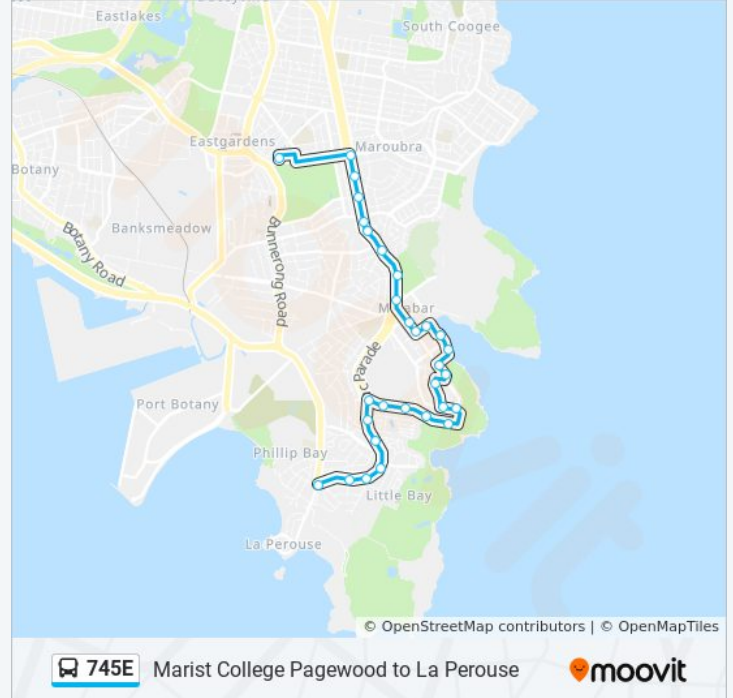

The 745E bus line Marist College Pagewood to La Perouse has one route. For regular weekdays, their operation hours are:

(1) Bunnerong Rd & ANZAC Pde: 15:28

Use the Moovit App to find the closest 745E bus station near you and find out when is the next 745E bus arriving.

Direction: Bunnerong Rd & ANZAC Pde

30 stops

[VIEW LINE SCHEDULE](#)

- Walsh Ave at Donovan Ave
- Anzac Pde at Fitzgerald Ave
- Anzac Pde before Minneapolis Cres
- Anzac Pde opp Murray St
- Anzac Pde opp Memorial Reserve
- St Spyridon College, Anzac Pde
- Anzac Pde opp Kain Ave
- Pioneers Park, Anzac Pde
- Anzac Pde before Franklin St
- Prince Edward St after Ireton St
- Prince Edward St at Raglan St
- Raglan St near Victoria St
- Bay Pde after Fox St
- Bay Pde near Howe St
- Prince Edward St near Howe St
- Prince Edward St before Zion Ave
- Nix Ave at Rubie Lane
- Bilga Cres after Nix Ave
- Bilga Cres at Prince Edward St
- Bilga Cres after Eucla Cres
- Bilga Cres opp Eucla Cres

745E bus Info

Direction: Bunnerong Rd & ANZAC Pde

Stops: 30

Trip Duration: 21 min

Line Summary:

Bilga Cres after Calga Ave

Bilga Cres after Karoo Pl

Bilga Cres at Anzac Pde

Anzac Pde after Cawood Ave

Anzac Pde after Gubbuteh Rd

Anzac Pde after Pine Ave

Anzac Pde at Jennifer St

Anzac Pde at Budd Ave

Anzac Pde at Bunnerong Rd

745E bus time schedules and route maps are available in an offline PDF at moovitapp.com. Use the [Moovit App](#) to see live bus times, train schedule or subway schedule, and step-by-step directions for all public transit in Sydney.